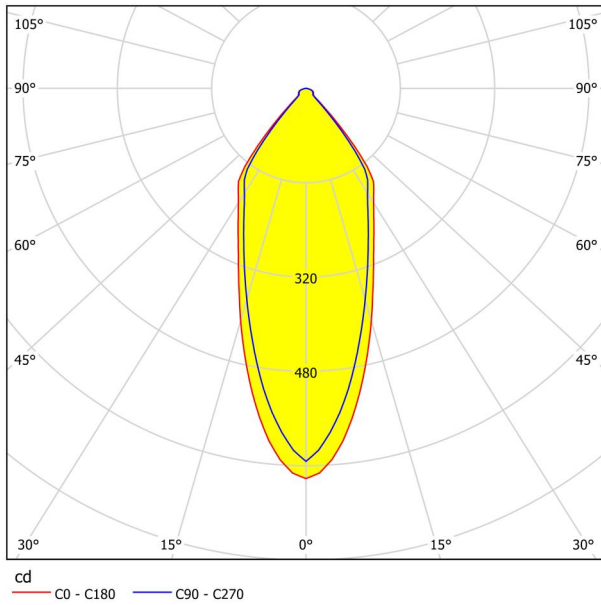

98306 SALICETO

THE FUNCTIONAL GUARANTEE ONLY APPLIES TO THE USE OF THE PRODUCTS IN THE PRIVATE SECTOR AND NOT TO PRODUCTS THAT ARE USED COMMERCIALY (E.G. IN RESTAURANTS, HOTELS, RESORTS), ON A COMMUNAL LEVEL OR IN GENERAL AREAS OF MULTI-PARTY HOUSES.