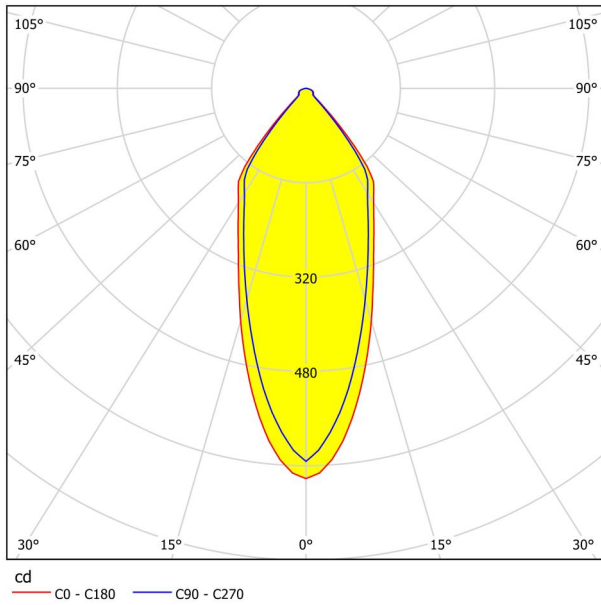

98305 SALICETO

THE FUNCTIONAL GUARANTEE ONLY APPLIES TO THE USE OF THE PRODUCTS IN THE PRIVATE SECTOR AND NOT TO PRODUCTS THAT ARE USED COMMERCIALY (E.G. IN RESTAURANTS, HOTELS, RESORTS), ON A COMMUNAL LEVEL OR IN GENERAL AREAS OF MULTI-PARTY HOUSES.