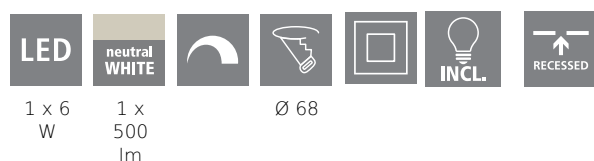

Technical Information

Protection Degree	IP20
Protection Class	2
Mains Voltage	220-240V,50/60Hz
Operation Voltage	220-240V,50/60Hz
Dimmable	Yes
Watt 1	6

Illuminant 1

Number of Lamp socket / Light source 1	1
Lamp socket 1	LED
Illuminant type 1	LED
Illuminant 1	Inclusive
Lumen each Lamp socket / Light source 1	500
Kelvin 1	4000
Light colour 1	WHITE
Energy efficiency class (EEI)	F
Dimmable	Yes
Info changeability□light source/driver	LED exchangeable by a specialist, no driver included

Compatible Dimmers

Nr.31: 5TC8211-0 - SIEMENS

Nr.35: 6523 U-102 - BUSCH-JAEGER

Nr.39: 7 520 62 - LEGRAND

Nr.55: DIMAX 542 plus S 5420130 - THEBEN

Nr.60: 6523 U-102-500 - ABB

Nr.63: 820320 LEDDIM 400 - SG

Nr.67: 820323 LEDDIM200

Nr.68: 506DA126, Lauritz Knudsen