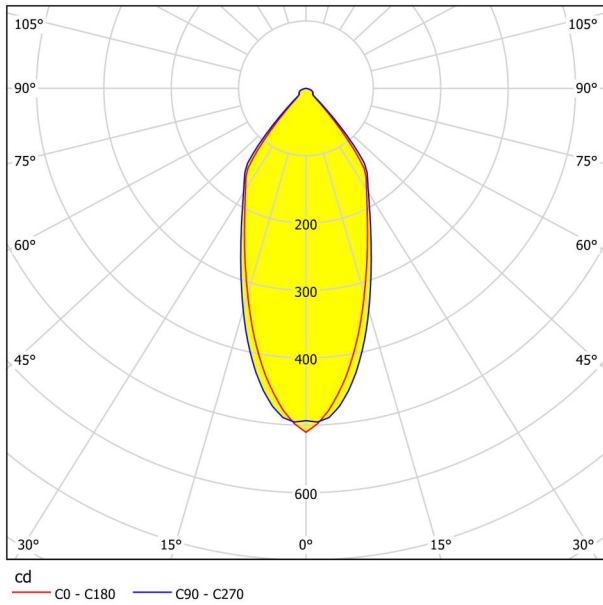

98304 SALICETO

THE FUNCTIONAL GUARANTEE ONLY APPLIES TO THE USE OF THE PRODUCTS IN THE PRIVATE SECTOR AND NOT TO PRODUCTS THAT ARE USED COMMERCIALY (E.G. IN RESTAURANTS, HOTELS, RESORTS), ON A COMMUNAL LEVEL OR IN GENERAL AREAS OF MULTI-PARTY HOUSES.