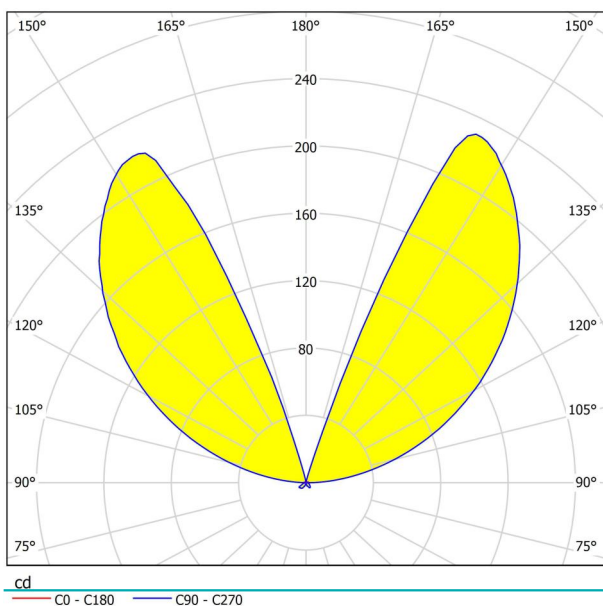

Technical Information

Protection Degree	IP65
Protection Class	1
Mains Voltage	220-240V,50/60Hz
Operation Voltage	220-240V,50/60Hz
Dimmable	No
Watt 1	6,2

Illuminant 1

Number of Lamp socket / Light source 1	1
Lamp socket 1	LED
Illuminant type 1	LED
Illuminant 1	Inclusive
Lumen each Lamp socket / Light source 1	550
Kelvin 1	3000
Light colour 1	WARM WHITE
Energy efficiency class (EEI)	F
Dimmable	No
Info changeability□light source/driver	LED cannot be exchanged, no driver included

Technical changes reserved