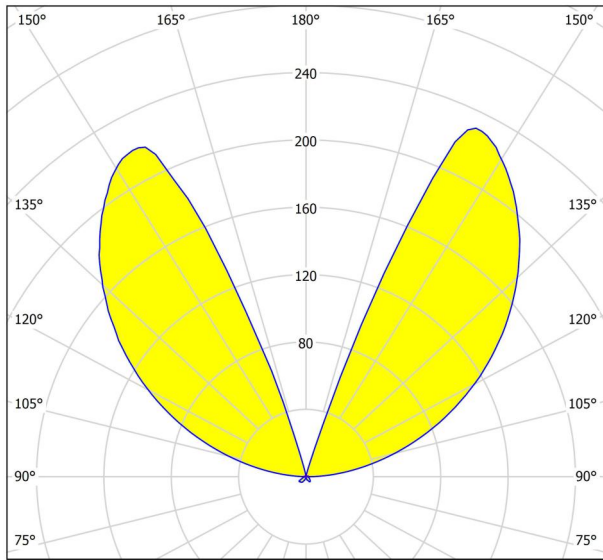

98271 DONINI 1

cd
— C0 - C180 — C90 - C270