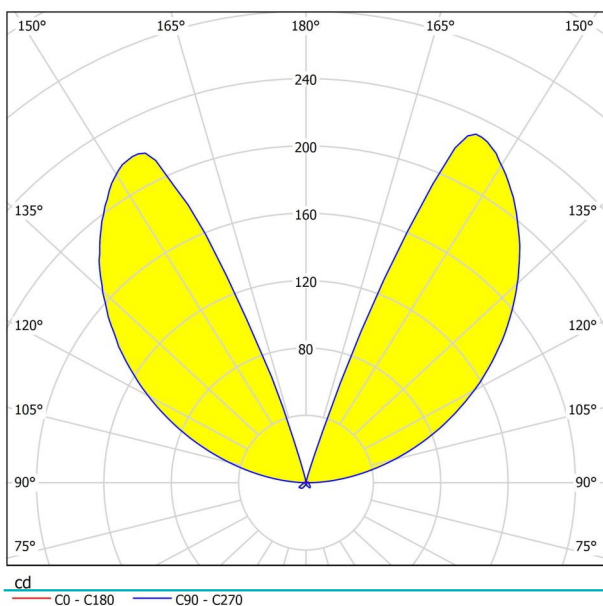

Technical Information

Protection Degree	IP65
Protection Class	1
Mains Voltage	220-240V,50/60Hz
Operation Voltage	220-240V,50/60Hz
Dimmable	No
Watt 1	6,2

Illuminant 1

Number of Lamp socket / Light source 1 1

Lamp socket 1	LED
Illuminant type 1	LED
Illuminant 1	Inclusive
Lumen each Lamp socket / Light source 1	550

Kelvin 1	3000
Light colour 1	WARM WHITE
Energy efficiency class (EEI)	F
Dimmable	No
Info changeability□light source/driver	LED cannot be exchanged, no driver included

Technical changes reserved