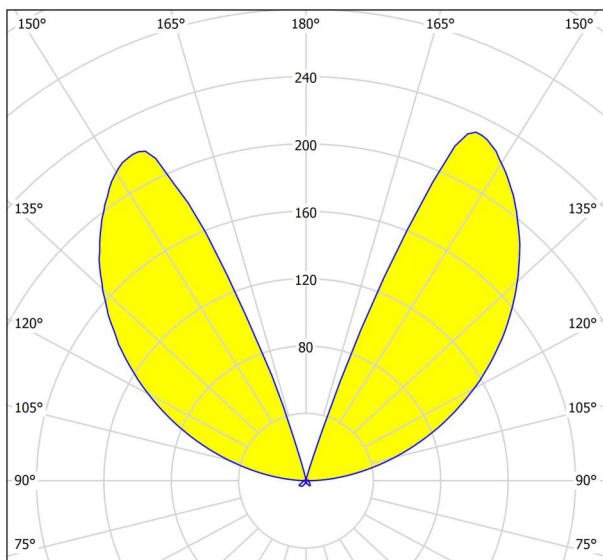

Technical Information

Protection Degree	IP65
Protection Class	1
Mains Voltage	220-240V,50/60Hz
Operation Voltage	220-240V,50/60Hz
Dimmable	No
Watt 1	6,2

Illuminant 1

Number of Lamp socket / Light source 1	1
Lamp socket 1	LED
Illuminant type 1	LED
Illuminant 1	Inclusive
Energy efficiency class (EEI)	F
Dimmable	No
Info changeability□light source/driver	LED cannot be exchanged, no driver included

1 x
6,2 W

IP65

cd
— C0 - C180 — C90 - C270

Technical changes reserved

2/2

Contact | Support
eglo.com/en/eglo-worldwide