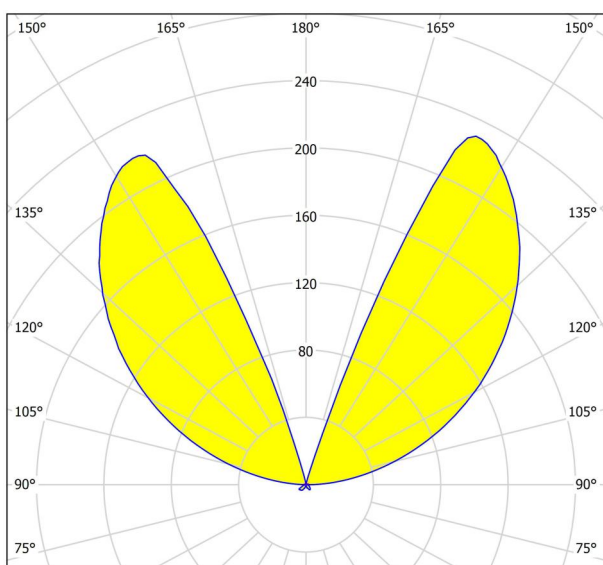

Technical Information

Protection Degree	IP55
Protection Class	1
Mains Voltage	220-240V,50/60Hz
Operation Voltage	220-240V,50/60Hz
Dimmable	No
Watt 1	6,2

Illuminant 1

Number of Lamp socket / Light source 1 1

Lamp socket 1	LED
Illuminant type 1	LED
Illuminant 1	Inclusive
Lumen each Lamp socket / Light source 1	550

Kelvin 1	3000
Light colour 1	WARM WHITE
Energy efficiency class (EEI)	F
Dimmable	No
Info changeability□light source/driver	LED cannot be exchanged, no driver included

1 x
6,2 W

cd
— C0 - C180 — C90 - C270

Technical changes reserved