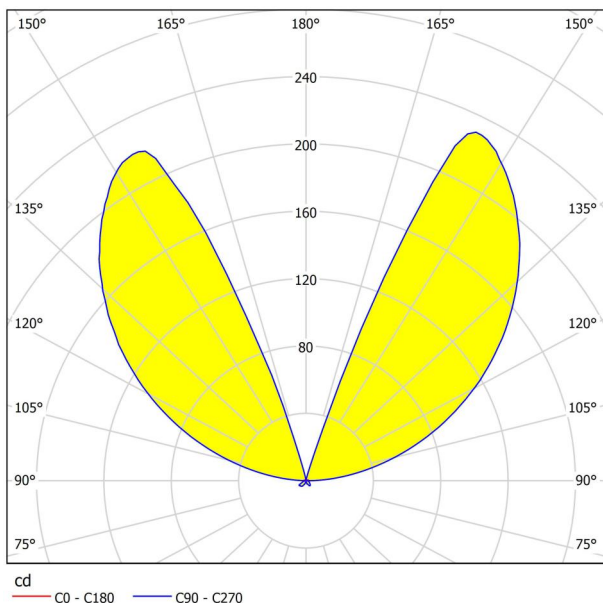

Technical Information

Protection Degree	IP55
Protection Class	1
Mains Voltage	220-240V,50/60Hz
Operation Voltage	220-240V,50/60Hz
Dimmable	No
Watt 1	6,2

Illuminant 1

Number of Lamp socket / Light source 1 1

Lamp socket 1	LED
Illuminant type 1	LED
Illuminant 1	Inclusive
Energy efficiency class (EEI)	F
Dimmable	No
Info changeability□light source/driver	LED cannot be exchanged, no driver included

1 x
6,2 W

Technical changes reserved

2/2

Contact | Support
eglo.com/en/eglo-worldwide