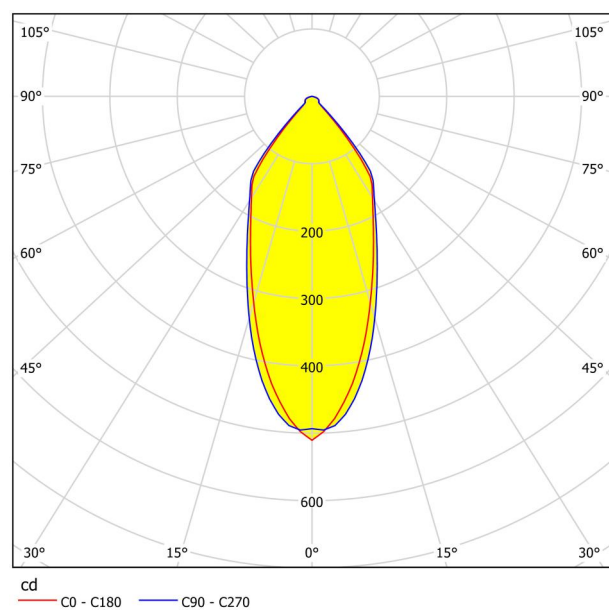

Compatible Dimmers

NR.06: 5TC8 256 - SIEMENS	1
NR.07: 2262 00 - GIRA	1
NR.08: 2873 - BERKER	1
NR.11: 5TC8 284 - SIEMENS	1
NR.12: 2247 U - BUSCH-JAEGER	1
NR.19: 7759 03 ADW-ETL4 - LEGRAND	1
Nr.20: 6523 U - BUSCH-JAEGER	1
Nr.21: 32E450UDM - CLIPSAL	1
Nr.22: Cat 400T - LEGRAND	1
Nr.24: 6524 U - BUSCH-JAEGER	1
Nr.25: 225 NV DE - JUNG	1
Nr.28: 8542 12 00 - BERKER	1
Nr.29: 5TC8 263 - SIEMENS	1
Nr.31: 5TC8211-0 - SIEMENS	1
Nr.32: System 2000 2385 00 - GIRA	1
Nr.33: ETD U2 - SCHALK	1
Nr.34: EUD61NPN-UC - ELTAKO	1