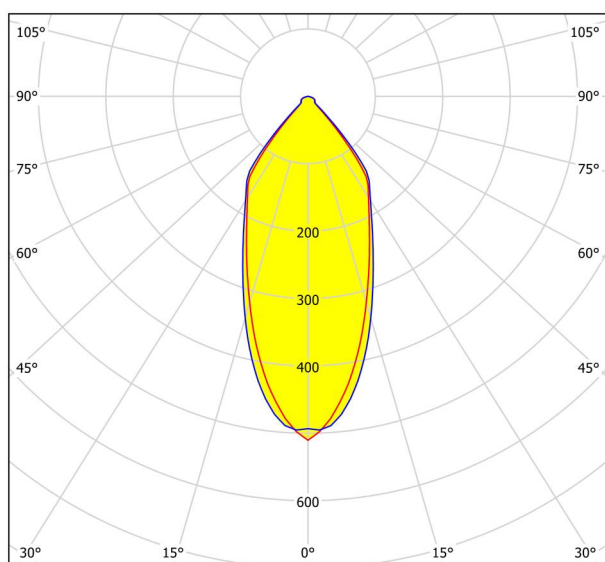

Compatible Dimmers

NR.06: 5TC8 256 - SIEMENS	1
NR.07: 2262 00 - GIRA	1
NR.08: 2873 - BERKER	1
NR.11: 5TC8 284 - SIEMENS	1
NR.12: 2247 U - BUSCH-JAEGER	1
NR.19: 7759 03 ADW-ETL4 - LEGRAND	1
Nr.20: 6523 U - BUSCH-JAEGER	1
Nr.21: 32E450UDM - CLIPSAL	1
Nr.22: Cat 400T - LEGRAND	1
Nr.24: 6524 U - BUSCH-JAEGER	1
Nr.25: 225 NV DE - JUNG	1
Nr.28: 8542 12 00 - BERKER	1
Nr.29: 5TC8 263 - SIEMENS	1
Nr.31: 5TC8211-0 - SIEMENS	1
Nr.32: System 2000 2385 00 - GIRA	1
Nr.33: ETD U2 - SCHALK	1
Nr.34: EUD61NPN-UC - ELTAKO	1

cd
— C0 - C180 — C90 - C270