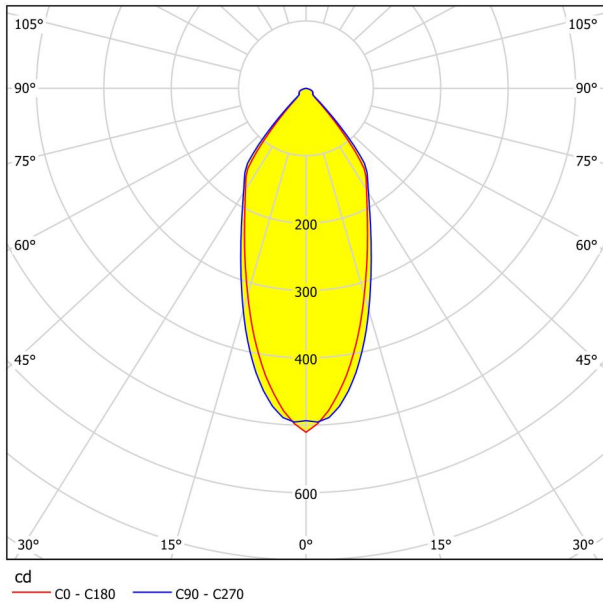

THE FUNCTIONAL GUARANTEE ONLY APPLIES TO THE USE OF THE PRODUCTS IN THE PRIVATE SECTOR AND NOT TO PRODUCTS THAT ARE USED COMMERCIALY (E.G. IN RESTAURANTS, HOTELS, RESORTS), ON A COMMUNAL LEVEL OR IN GENERAL AREAS OF MULTI-PARTY HOUSES.