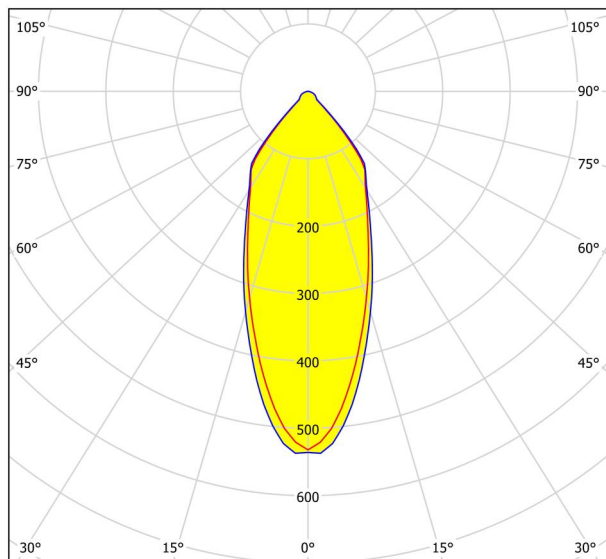

98239 SALABATE

cd
— C0 - C180 — C90 - C270