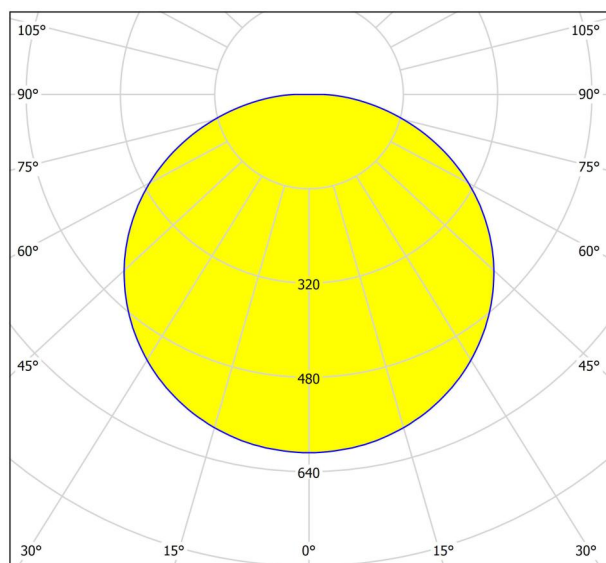

General Information

Material number	98025
Type	ceiling light
Product segment	Indoor
Theme	sonstige / nicht zuordenbar
Energy efficiency class (EEI)	E

Dimensions

Article Height (in mm/in)	45
Article Width (in mm/in)	100
Article Length (in mm/in)	1195
Net Weight (in kg)	1.84

1 x 38 W
1 x 4700 lm

cd
— C0 - C180 — C90 - C270

Technical changes reserved

2/2

Contact | Support
eglo.com/en/eglo-worldwide