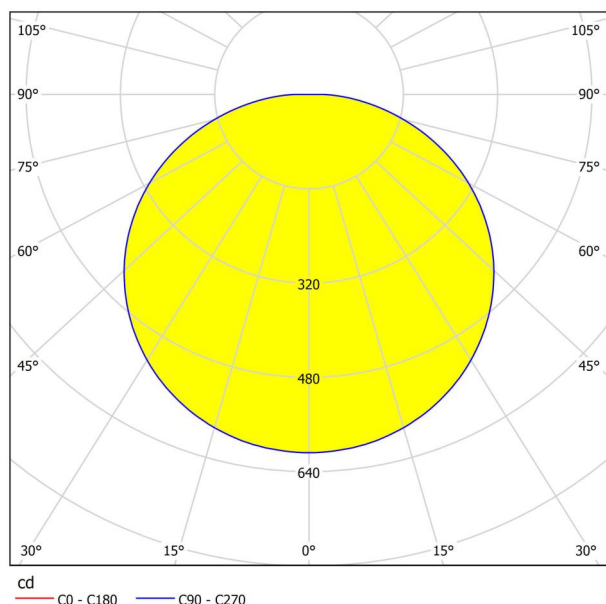

Technical Information

Protection Degree	IP20
Protection Class	2
Mains Voltage	220-240V,50/60Hz
Dimmable	No
Watt 1	38

Illuminant 1

Number of Lamp socket / Light source 1 1

Lamp socket 1	LED
Illuminant type 1	LED
Illuminant 1	Inclusive
Energy efficiency class (EEI)	E
Dimmable	No
Info changeability□light source/driver	LED + driver can be exchanged by a specialist

1 x 38
W

Technical changes reserved

2/2

Contact | Support
eglo.com/en/eglo-worldwide