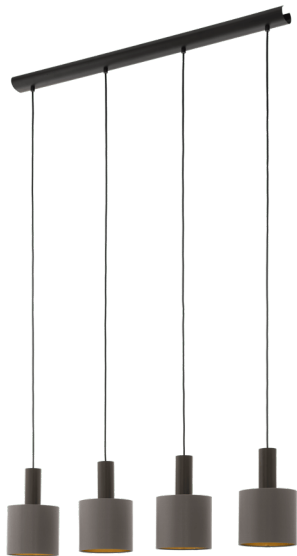

## General Information

Material number	97685
Type	pendant light
Product segment	Indoor
Theme	fabric-conzept

## Dimensions

Article Height (in mm/in)	1500
Article Width (in mm/in)	160
Article Length (in mm/in)	940
Net Weight (in kg)	3.49

## Material & Colour

Enclosure Material	steel
Enclosure Colour	dark brown
Glass/Shade Material	fabric
Glass/Shade Colour	cappuccino, gold