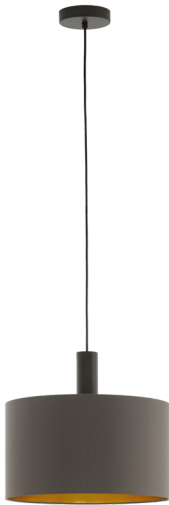

97682 CONCESSA 1

General Information

Material number	97682
Type	pendant light
Product segment	Indoor
Theme	fabric-conzept

Dimensions

Article Height (in mm/in)	1500
Article Diameter (in mm/in)	380
Net Weight (in kg)	1.03

Material & Colour

Enclosure Material	steel
Enclosure Colour	dark brown
Glass/Shade Material	fabric
Glass/Shade Colour	cappuccino, gold

Functionality

Switch Type	without switch
Battery	No

Technical Information