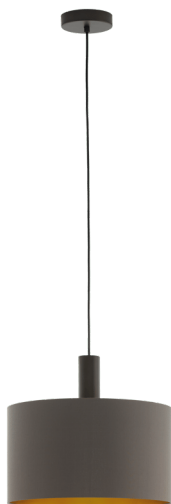

97682 CONCESSA 1

General Information

Material number	97682
Type	pendant light
Product segment	Indoor
Theme	fabric-conzept

Dimensions

Article Height (in mm/in)	1500
Article Diameter (in mm/in)	380
Net Weight (in kg)	1.03

Material & Colour

Enclosure Material	steel
Enclosure Colour	dark brown
Glass/Shade Material	fabric
Glass/Shade Colour	cappuccino, gold

Functionality

Switch Type	without switch
Battery	No

Technical Information