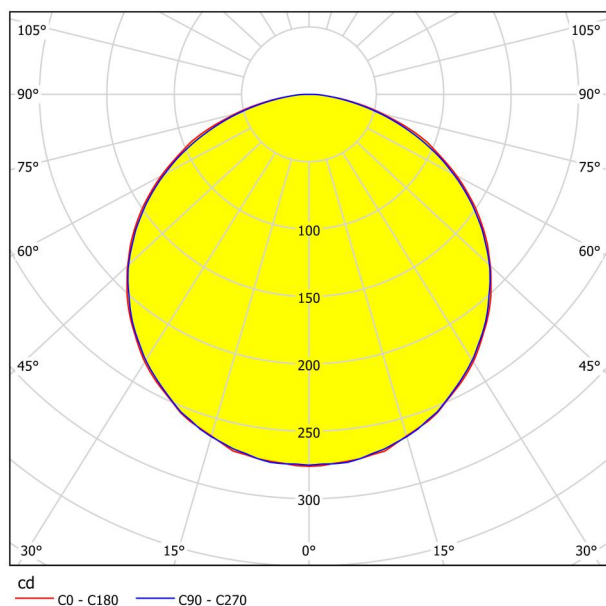

Technical Information

Protection Degree	IP20
Protection Class	2
Mains Voltage	220-240V,50/60Hz
Dimmable	No
Watt 1	14

Illuminant 1

Number of Lamp socket / Light source 1 1

Lamp socket 1	LED
Illuminant type 1	LED
Illuminant 1	Inclusive
Lumen each Lamp socket / Light source 1	1800
Kelvin 1	3000
Light colour 1	WARM WHITE
Energy efficiency class (EEI)	E
Dimmable	No
Info changeability□light source/driver	LED + driver can be exchanged by a specialist

Technical changes reserved