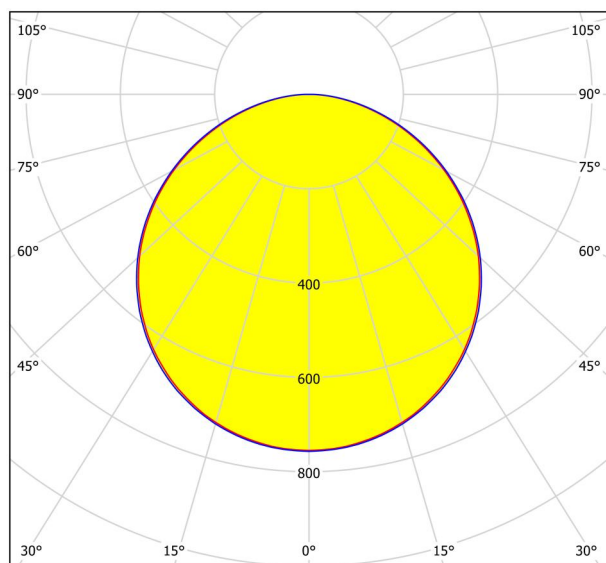

Compatible Dimmers

NR.07: 2262 00 - GIRA	1
NR.08: 2873 - BERKER	1
NR.10: 286710 - BERKER	1
NR.11: 5TC8 284 - SIEMENS	1
NR.13: 6519 U - BUSCH-JAEGER	1
NR.14: 6513 U-102 - BUSCH-JAEGER	1
NR.16: 0307 00 - GIRA	1
NR.17: 433 HAB - PEHA	1
NR.18: 225 TDE - JUNG	1
NR.19: 7759 03 ADW-ETL4 - LEGRAND	1
Nr.20: 6523 U - BUSCH-JAEGER	1
Nr.21: 32E450UDM - CLIPSAL	1
Nr.22: Cat 400T - LEGRAND	1
Nr.24: 6524 U - BUSCH-JAEGER	1
Nr.27: H-GDM250 - HAMILTON	1
Nr.30: 852,096 - OPUS	1
Nr.32: System 2000 2385 00 - GIRA	1
Nr.33: ETD U2 - SCHALK	1

1 x 26
W

cd
— C0 - C180 — C90 - C270

Technical changes reserved