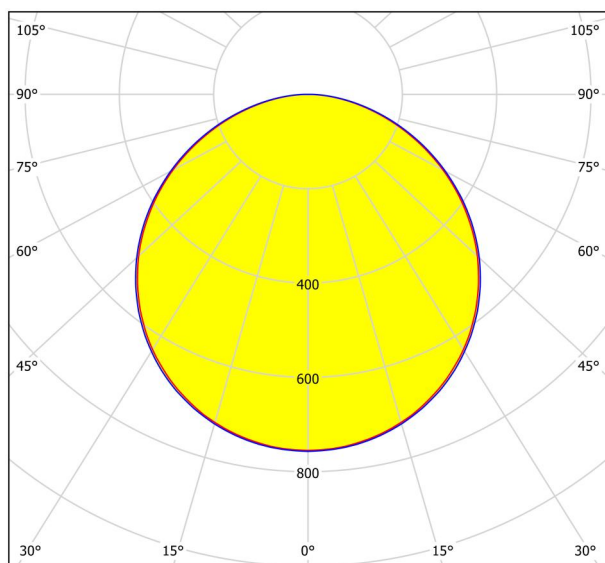

Compatible Dimmers

NR.07: 2262 00 - GIRA	1
NR.08: 2873 - BERKER	1
NR.10: 286710 - BERKER	1
NR.11: 5TC8 284 - SIEMENS	1
NR.13: 6519 U - BUSCH-JAEGER	1
NR.14: 6513 U-102 - BUSCH-JAEGER	1
NR.16: 0307 00 - GIRA	1
NR.17: 433 HAB - PEHA	1
NR.18: 225 TDE - JUNG	1
NR.19: 7759 03 ADW-ETL4 - LEGRAND	1
Nr.20: 6523 U - BUSCH-JAEGER	1
Nr.21: 32E450UDM - CLIPSAL	1
Nr.22: Cat 400T - LEGRAND	1
Nr.24: 6524 U - BUSCH-JAEGER	1
Nr.27: H-GDM250 - HAMILTON	1
Nr.30: 852,096 - OPUS	1
Nr.32: System 2000 2385 00 - GIRA	1
Nr.33: ETD U2 - SCHALK	1

1 x 26
W

cd
— C0 - C180 — C90 - C270

Technical changes reserved