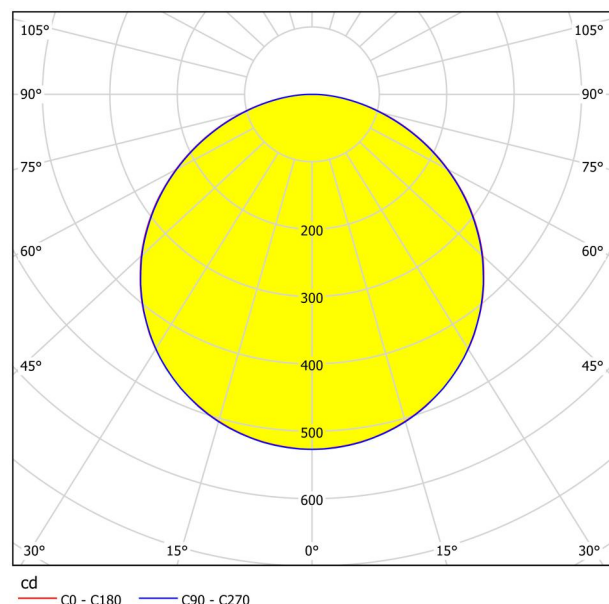

Technical Information

Protection Degree	IP20
Protection Class	2
Mains Voltage	220-240V,50/60Hz
Dimmable	No
Watt 1	22

Illuminant 1

Number of Lamp socket / Light source 1 1

Lamp socket 1	LED
Illuminant type 1	LED
Illuminant 1	Inclusive
Energy efficiency class (EEI)	F
Dimmable	No
Info changeability□light source/driver	LED + driver can be exchanged by a specialist

1 x 22
W

Technical changes reserved

2/2

Contact | Support
eglo.com/en/eglo-worldwide