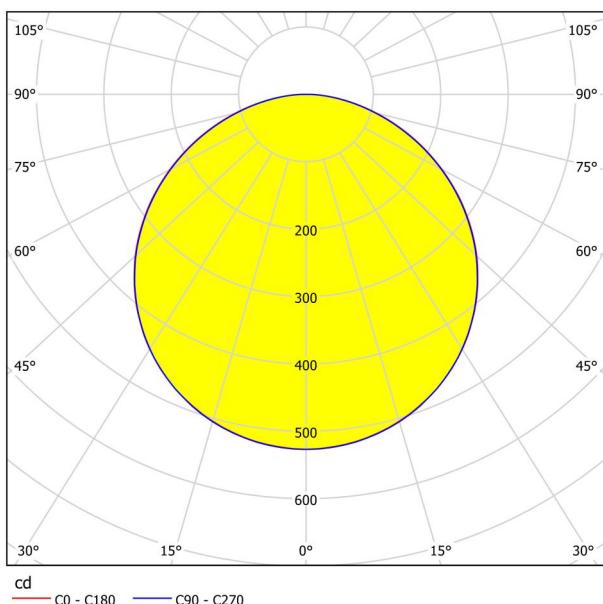

General Information

Material number	97267
Type	surface-mounted light
Product segment	Indoor
Theme	sonstige / nicht zuordenbar
Energy efficiency class (EEI)	F

Dimensions

Article Height (in mm/in)	30
Article Diameter (in mm/in)	400
Net Weight (in kg)	1.45

Material & Colour

Enclosure Material	aluminium
Enclosure Colour	silver
Glass/Shade Material	plastic
Glass/Shade Colour	white

Functionality

Switch Type	without switch
Battery	No

Technical Information

Protection Degree	IP20
Protection Class	2
Mains Voltage	220-240V,50/60Hz
Dimmable	No
Watt 1	22,3

1 x
22,3
W

Technical changes reserved

2/2

Contact | Support
eglo.com/en/eglo-worldwide