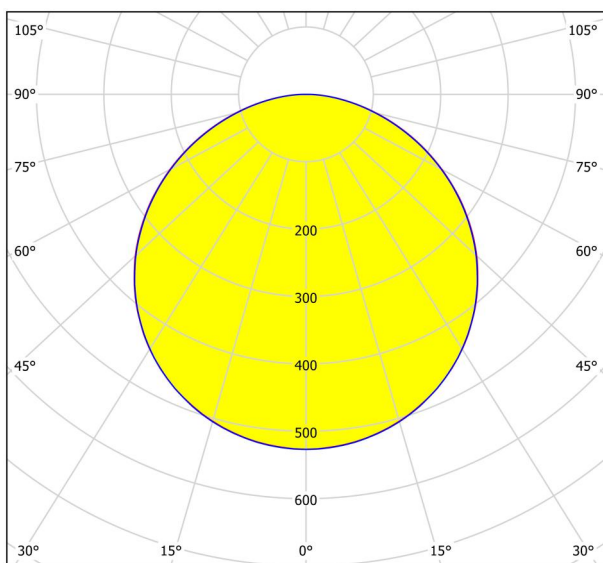

Technical Information

Protection Degree	IP20
Protection Class	2
Mains Voltage	220-240V,50/60Hz
Dimmable	No
Watt 1	22,3

Illuminant 1

Number of Lamp socket / Light source 1	1
Lamp socket 1	LED
Illuminant type 1	LED
Illuminant 1	Inclusive
Lumen each Lamp socket / Light source 1	2600
Kelvin 1	4000
Light colour 1	WHITE
Energy efficiency class (EEI)	F
Dimmable	No
Info changeability□light source/driver	LED + driver can be exchanged by a specialist

1 x 22,3 W
1 x 2600 lm

cd
— C0 - C180 — C90 - C270

Technical changes reserved

2/2

Contact | Support
eglo.com/en/eglo-worldwide