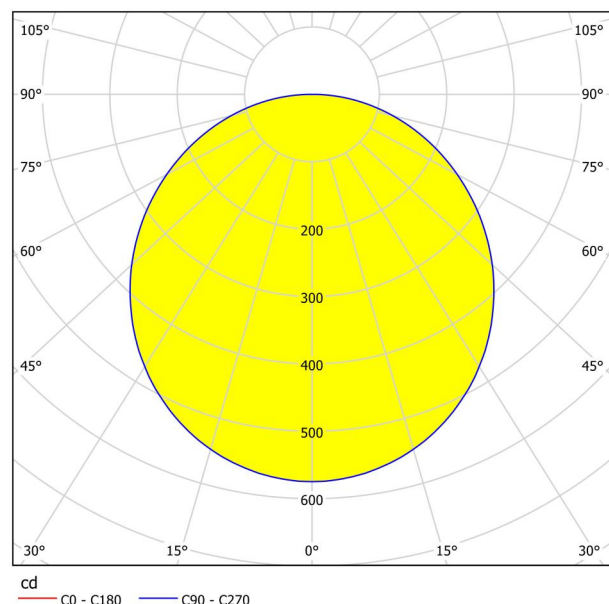

Technical Information

Protection Degree	IP20
Protection Class	2
Mains Voltage	220-240V,50/60Hz
Dimmable	No
Watt 1	22

Illuminant 1

Number of Lamp socket / Light source 1 1

Lamp socket 1	LED
Illuminant type 1	LED
Illuminant 1	Inclusive
Energy efficiency class (EEI)	F
Dimmable	No
Info changeability□light source/driver	LED + driver can be exchanged by a specialist

1 x 22
W

Technical changes reserved

2/2

Contact | Support
eglo.com/en/eglo-worldwide