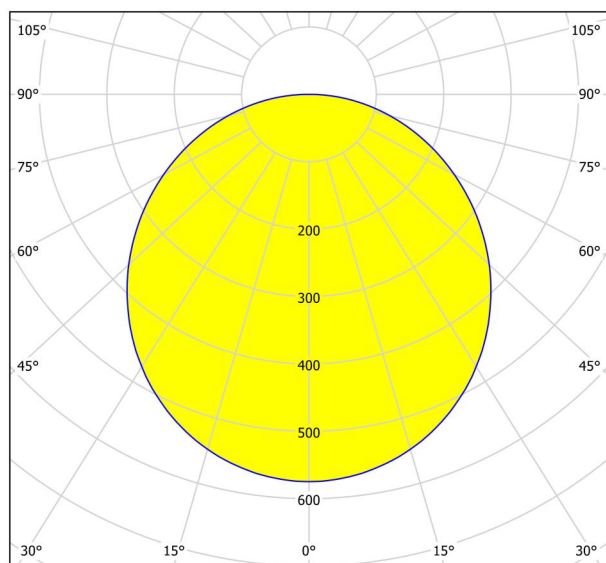

Technical Information

Protection Degree	IP20
Protection Class	2
Mains Voltage	220-240V,50/60Hz
Dimmable	No
Watt 1	22

Illuminant 1

Number of Lamp socket / Light source 1 1

Lamp socket 1	LED
Illuminant type 1	LED
Illuminant 1	Inclusive
Lumen each Lamp socket / Light source 1	2500
Kelvin 1	3000
Light colour 1	WARM WHITE
Energy efficiency class (EEI)	F
Dimmable	No
Info changeability□light source/driver	LED + driver can be exchanged by a specialist

1 x 22
W

cd
— C0 - C180 — C90 - C270

Technical changes reserved