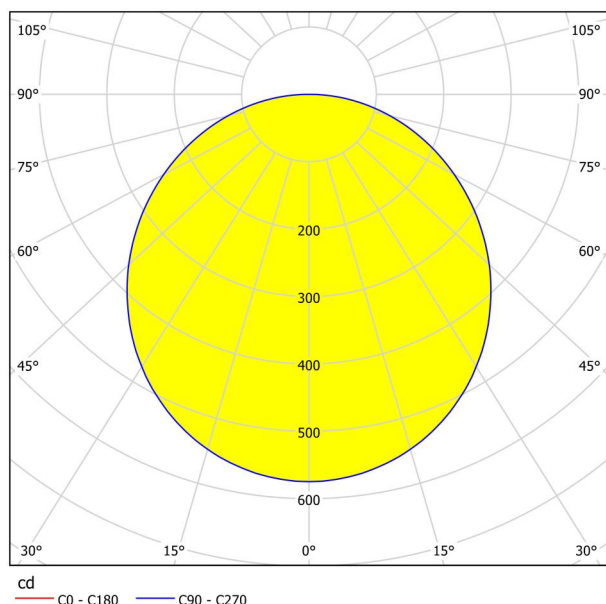

Technical Information

Protection Degree	IP20
Protection Class	2
Mains Voltage	220-240V,50/60Hz
Dimmable	No
Watt 1	22

Illuminant 1

Number of Lamp socket / Light source 1 1

Lamp socket 1	LED
Illuminant type 1	LED
Illuminant 1	Inclusive
Energy efficiency class (EEI)	F
Dimmable	No
Info changeability□light source/driver	LED + driver can be exchanged by a specialist

1 x 22
W

Technical changes reserved

2/2

Contact | Support
eglo.com/en/eglo-worldwide