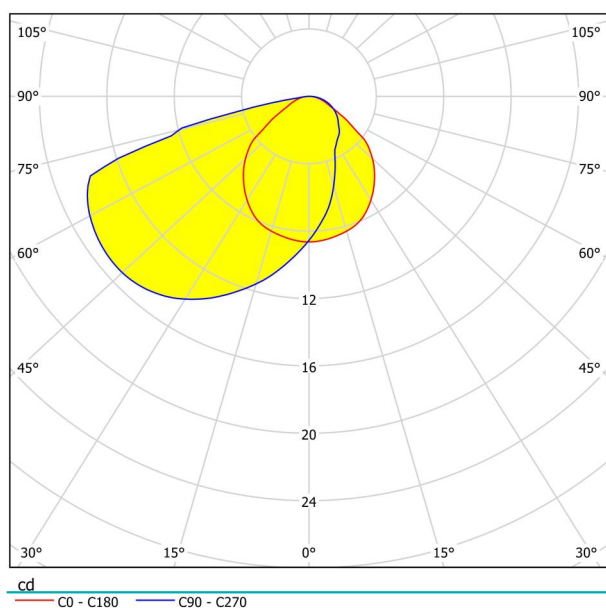

Technical Information

Protection Degree	IP20
Protection Class	1
Mains Voltage	220-240V,50/60Hz
Operation Voltage	220-240V,50/60Hz
Dimmable	No
Watt 1	2

Illuminant 1

Number of Lamp socket / Light source 1	1
Lamp socket 1	LED
Illuminant type 1	LED
Illuminant 1	Inclusive
Lumen each Lamp socket / Light source 1	90
Kelvin 1	3000
Light colour 1	WARM WHITE
Energy efficiency class (EEI)	G
Dimmable	No
Info changeability□light source/driver	LED + driver cannot be exchanged

Technical changes reserved