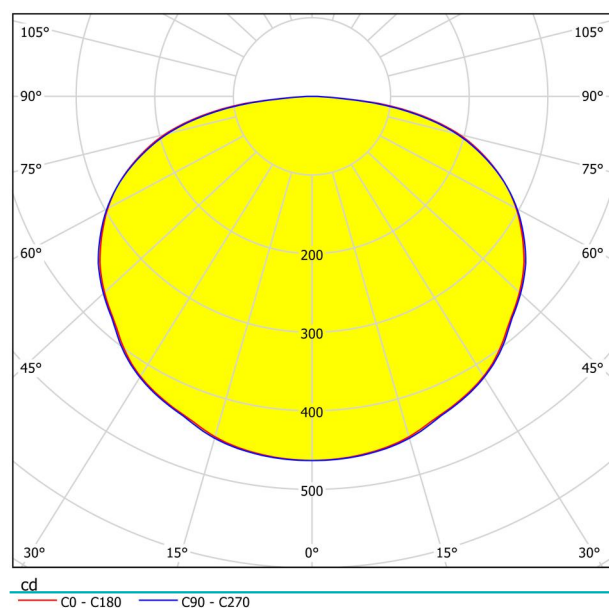

Technical Information

Protection Degree	IP20
Protection Class	2
Mains Voltage	220-240V,50/60Hz
Dimmable	No
max. Wattage (1)	4X6,3W
Voltage	220-240V 50/60Hz
U out	22,5-37,5V
I out	700mA
Hz	100Hz

Illuminant 1

Socket Type (1)	LED
Illuminant Type (1)	LED
Illuminant incl. (1)	Inclusive
Lumen Complete	3360
Kelvin Complete	3000K
Light colour Complete	WARM WHITE
Energy efficiency class (EEI)	E
Dimmable	No
Info changeability□light source/driver	LED + driver can be exchanged by a specialist

Technical changes reserved