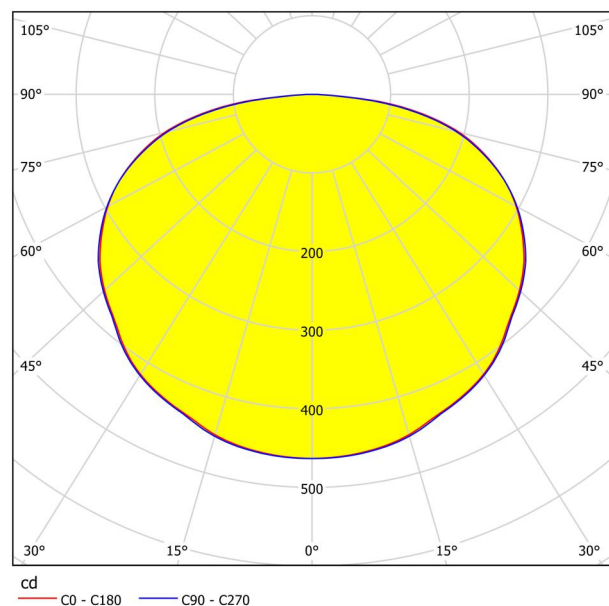

Technical Information

Protection Degree	IP20
Protection Class	2
Mains Voltage	220-240V,50/60Hz
Dimmable	No
Watt 1	6,3
Voltage	220-240V 50/60Hz
U out	22,5-37,5V
I out	700mA
Hz	100Hz

Illuminant 1

Number of Lamp socket / Light source 1 4

Lamp socket 1	LED
Illuminant type 1	LED
Illuminant 1	Inclusive
Energy efficiency class (EEI)	E
Dimmable	No
Info changeability□light source/driver	LED + driver can be exchanged by a specialist

4 x
6,3 W

Technical changes reserved

2/2

Contact | Support
eglo.com/en/eglo-worldwide