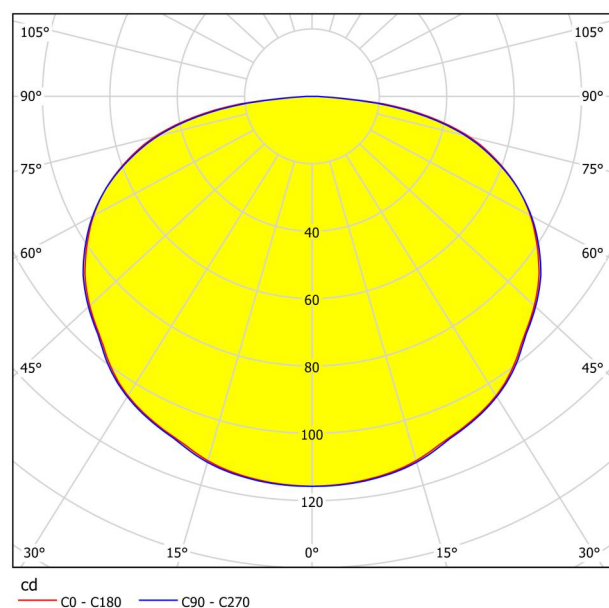

Technical Information

Protection Degree	IP20
Protection Class	2
Mains Voltage	220-240V,50/60Hz
Dimmable	No
Watt 1	6,3

Illuminant 1

Number of Lamp socket / Light source 1	1
Lamp socket 1	LED
Illuminant type 1	LED
Illuminant 1	Inclusive
Lumen each Lamp socket / Light source 1	840
Kelvin 1	3000
Light colour 1	WARM WHITE
Energy efficiency class (EEI)	E
Dimmable	No
Info changeability□light source/driver	LED + driver can be exchanged by a specialist

1 x
6,3 W

Technical changes reserved

2/2

Contact | Support
eglo.com/en/eglo-worldwide