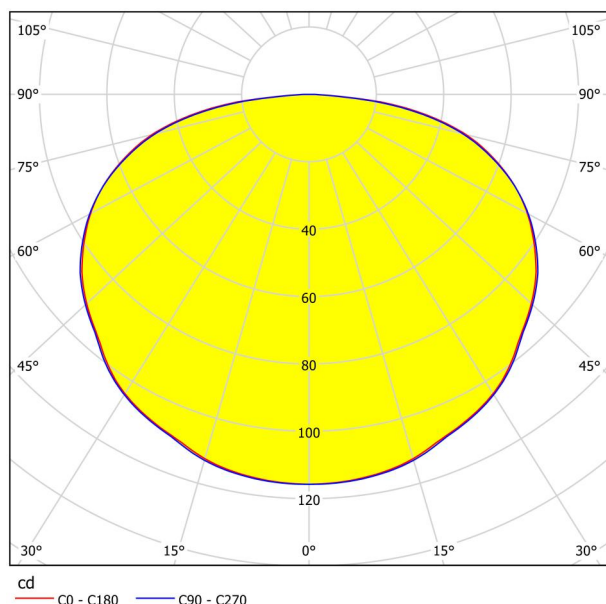

Technical Information

Protection Degree	IP20
Protection Class	2
Mains Voltage	220-240V,50/60Hz
Dimmable	No
Watt 1	6,3

Illuminant 1

Number of Lamp socket / Light source 1 1

Lamp socket 1	LED
Illuminant type 1	LED
Illuminant 1	Inclusive
Energy efficiency class (EEI)	E
Dimmable	No
Info changeability□light source/driver	LED + driver can be exchanged by a specialist

1 x
6,3 W

Technical changes reserved

2/2

Contact | Support
eglo.com/en/eglo-worldwide