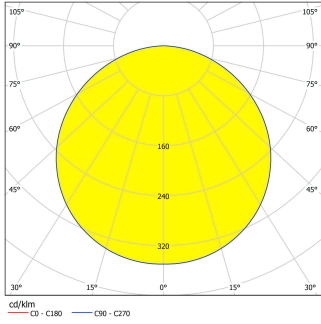

THE FUNCTIONAL GUARANTEE ONLY APPLIES TO THE USE OF THE PRODUCTS IN THE PRIVATE SECTOR AND NOT TO PRODUCTS THAT ARE USED COMMERCIALY (E.G. IN RESTAURANTS, HOTELS, RESORTS), ON A COMMUNAL LEVEL OR IN GENERAL AREAS OF MULTI-PARTY HOUSES.

Technical changes reserved

3/3

Contact | Support
eglo.com/en/eglo-worldwide