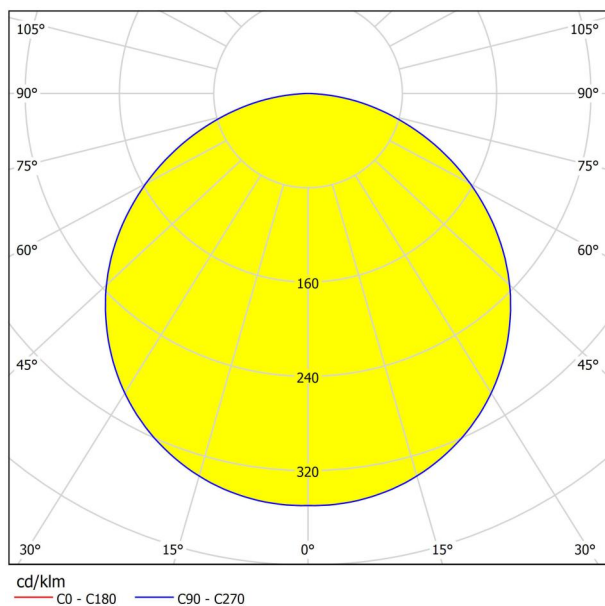

96153 SALOBRENA 1

THE FUNCTIONAL GUARANTEE ONLY APPLIES TO THE USE OF THE PRODUCTS IN THE PRIVATE SECTOR AND NOT TO PRODUCTS THAT ARE USED COMMERCIALY (E.G. IN RESTAURANTS, HOTELS, RESORTS), ON A COMMUNAL LEVEL OR IN GENERAL AREAS OF MULTI-PARTY HOUSES.