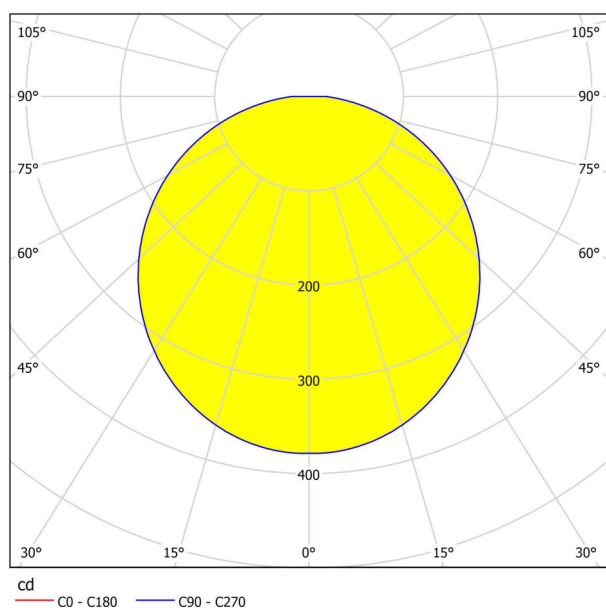

Technical Information

Protection Degree	IP44
Protection Class	2
Mains Voltage	220-240V,50/60Hz
Operation Voltage	220-240V,50/60Hz
Dimmable	No
max. Wattage (1)	14W

Illuminant 1

Socket Type (1)	LED
Illuminant Type (1)	LED
Illuminant incl. (1)	Inclusive
Lumen Complete	1700
Kelvin Complete	4000K
Light colour Complete	WHITE
Lumen with Cover	1140
Energy efficiency class (EEI)	E
Dimmable	No
Info changeability□light source/driver	LED + driver can be exchanged by a specialist

Technical changes reserved