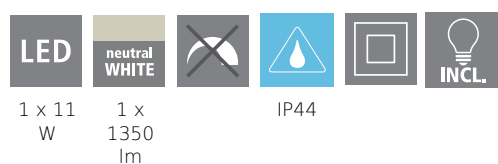

## General Information

Material number	96065
Type	mirror light
Product segment	Indoor
Theme	Bath
Energy efficiency class (EEI)	E

## Material & Colour

Enclosure Material	aluminium, plastic
Enclosure Colour	chrome, silver
Glass/Shade Material	plastic
Glass/Shade Colour	white

## Illuminant 1

Number of Lamp socket / Light source 1	1
Lamp socket 1	LED
Illuminant type 1	LED
Illuminant 1	Inclusive
Lumen each Lamp socket / Light source 1	1350
Kelvin 1	4000
Light colour 1	WHITE
Lumen with Cover	840
Energy efficiency class (EEI)	E
Dimmable	No
Info changeability□light source/driver	LED + driver can be exchanged by a specialist