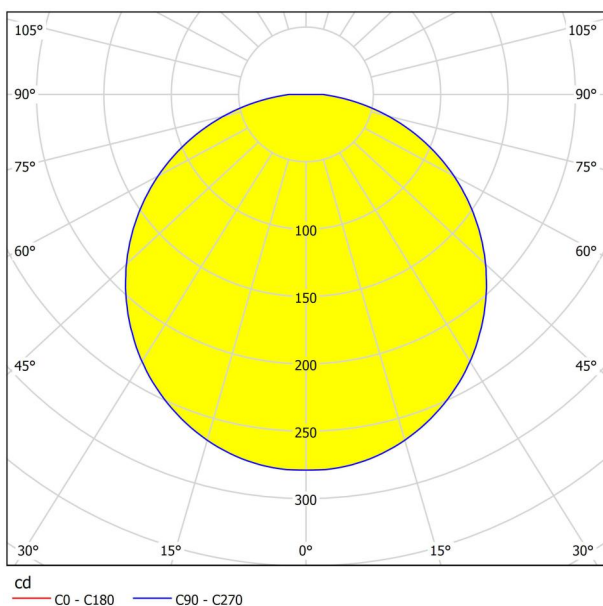

Technical Information

Protection Degree	IP44
Protection Class	2
Mains Voltage	220-240V,50/60Hz
Operation Voltage	220-240V,50/60Hz
Dimmable	No
max. Wattage (1)	11W

Illuminant 1

Socket Type (1)	LED
Illuminant Type (1)	LED
Illuminant incl. (1)	Inclusive
Lumen Complete	1350
Kelvin Complete	4000K
Light colour Complete	WHITE
Lumen with Cover	840
Energy efficiency class (EEI)	E
Dimmable	No
Info changeability□light source/driver	LED + driver can be exchanged by a specialist

Technical changes reserved

2/2

Contact | Support
eglo.com/en/eglo-worldwide