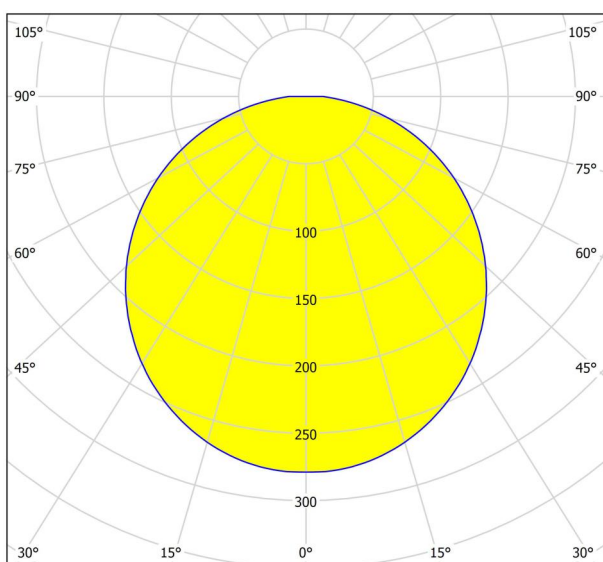

Technical Information

Protection Degree	IP44
Protection Class	2
Mains Voltage	220-240V,50/60Hz
Operation Voltage	220-240V,50/60Hz
Dimmable	No
Watt 1	11

Illuminant 1

Number of Lamp socket / Light source 1 1

Lamp socket 1	LED
Illuminant type 1	LED
Illuminant 1	Inclusive
Lumen with Cover	840
Energy efficiency class (EEI)	E
Dimmable	No
Info changeability□light source/driver	LED + driver can be exchanged by a specialist

1 x 11
W

IP44

cd

— C0 - C180 — C90 - C270

Technical changes reserved

2/2

Contact | Support
eglo.com/en/eglo-worldwide