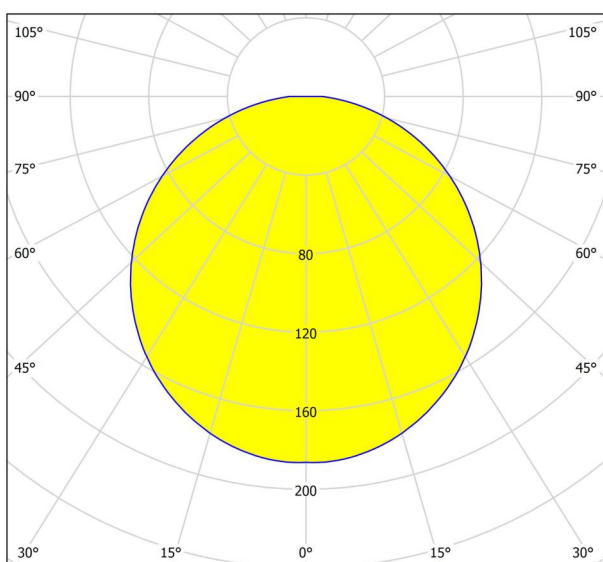

Technical Information

Protection Degree	IP44
Protection Class	2
Mains Voltage	220-240V,50/60Hz
Operation Voltage	220-240V,50/60Hz
Dimmable	No
Watt 1	7,4

Illuminant 1

Number of Lamp socket / Light source 1 1

Lamp socket 1	LED
Illuminant type 1	LED
Illuminant 1	Inclusive
Lumen with Cover	560
Energy efficiency class (EEI)	E
Dimmable	No
Info changeability□light source/driver	LED + driver can be exchanged by a specialist

1 x
7,4 W

IP44

Technical changes reserved

2/2

Contact | Support
eglo.com/en/eglo-worldwide