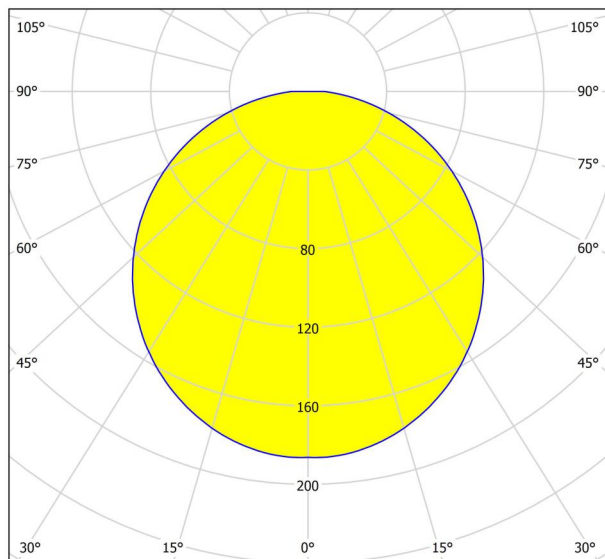

96064 PANDELLA 1

cd
— C0 - C180 — C90 - C270