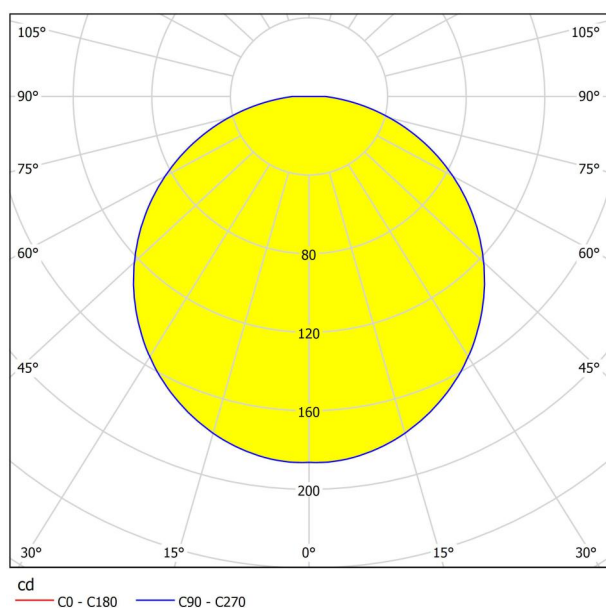

96064 PANDELLA 1

Technical Information

Protection Degree	IP44
Protection Class	2
Mains Voltage	220-240V,50/60Hz
Operation Voltage	220-240V,50/60Hz
Dimmable	No
max. Wattage (1)	7,4W

Illuminant 1

Socket Type (1)	LED
Illuminant Type (1)	LED
Illuminant incl. (1)	Inclusive
Lumen Complete	900
Kelvin Complete	4000K
Light colour Complete	WHITE
Lumen with Cover	560
Energy efficiency class (EEI)	E
Dimmable	No
Info changeability□light source/driver	LED + driver can be exchanged by a specialist

Technical changes reserved