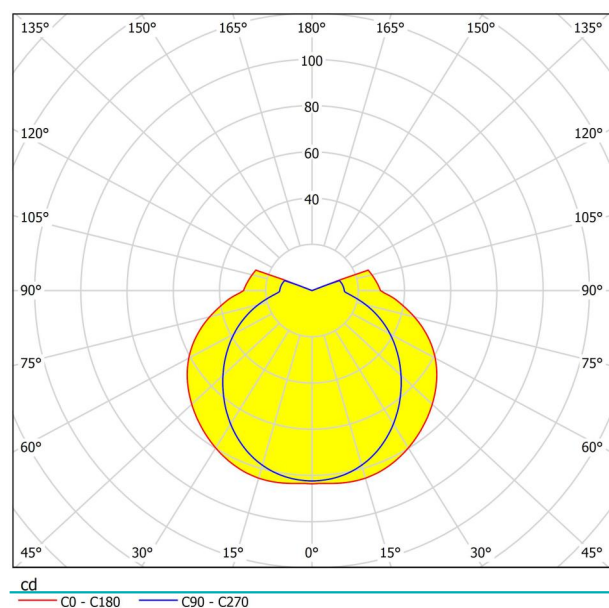

Technical Information

Protection Degree	IP44
Protection Class	1
Mains Voltage	220-240V,50/60Hz
Operation Voltage	220-240V,50/60Hz
Dimmable	No
Watt 1	4,8

Illuminant 1

Number of Lamp socket / Light source 1	2
Lamp socket 1	LED
Illuminant type 1	LED
Illuminant 1	Inclusive
Lumen each Lamp socket / Light source 1	550
Kelvin 1	3000
Light colour 1	WARM WHITE
Energy efficiency class (EEI)	E
Dimmable	No
Info changeability□light source/driver	LED exchangeable by a specialist, no driver included

Technical changes reserved