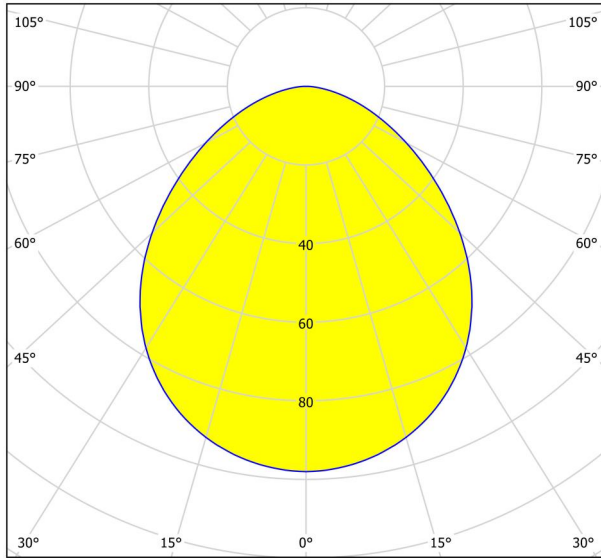

95853
PINEDA

cd
— C0 - C180 — C90 - C270