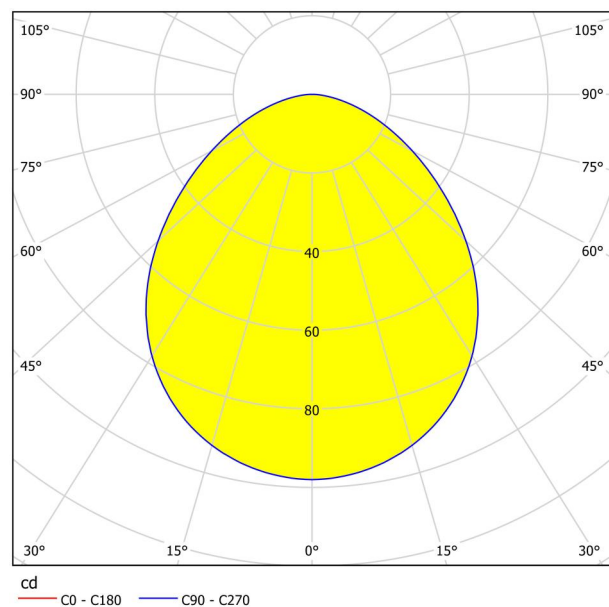

Technical Information

Protection Degree	IP20
Protection Class	2
Mains Voltage	220-230V,50/60Hz
Operation Voltage	220-230V,50/60Hz
Dimmable	No
Watt 1	4,9

Illuminant 1

Number of Lamp socket / Light source 1	3
Lamp socket 1	LED
Illuminant type 1	LED
Illuminant 1	Inclusive
Energy efficiency class (EEI)	F
Dimmable	No
Info changeability□light source/driver	LED exchangeable by a specialist, no driver included

3 x
4,9 W

Ø 72

Technical changes reserved

2/2

Contact | Support
eglo.com/en/eglo-worldwide