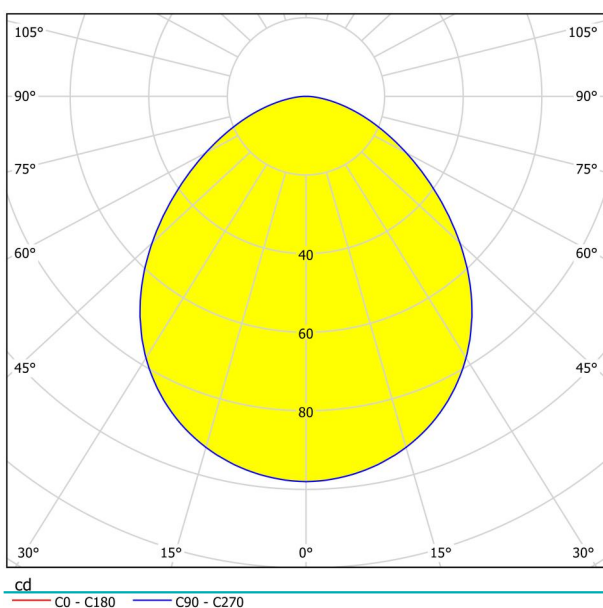

Technical Information

Protection Degree	IP20
Protection Class	2
Mains Voltage	220-230V,50/60Hz
Operation Voltage	220-230V,50/60Hz
Dimmable	No
Watt 1	4,9

Illuminant 1

Number of Lamp socket / Light source 1	1
Lamp socket 1	LED
Illuminant type 1	LED
Illuminant 1	Inclusive
Lumen each Lamp socket / Light source 1	360
Kelvin 1	3000
Light colour 1	WARM WHITE
Energy efficiency class (EEI)	F
Dimmable	No
Info changeability□light source/driver	LED exchangeable by a specialist, no driver included

Technical changes reserved