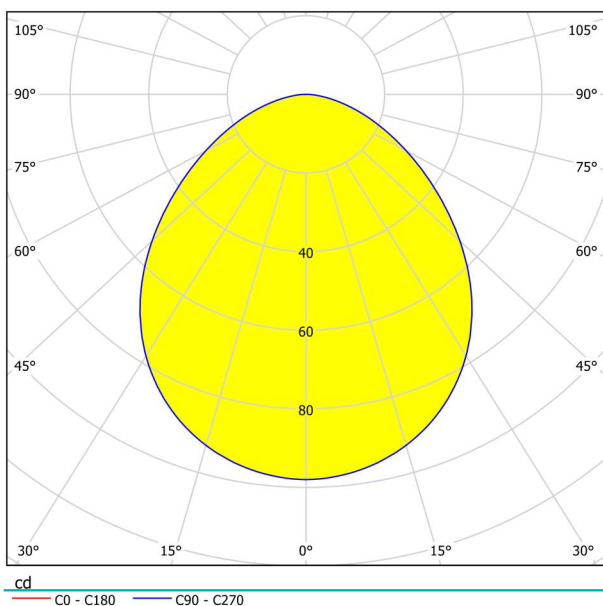

Technical Information

Protection Degree	IP20, IP44
Protection Class	2
Mains Voltage	220-230V,50/60Hz
Operation Voltage	220-230V,50/60Hz
Dimmable	No
Watt 1	4,9

Illuminant 1

Number of Lamp socket / Light source 1	1
Lamp socket 1	LED
Illuminant type 1	LED
Illuminant 1	Inclusive
Lumen each Lamp socket / Light source 1	360
Kelvin 1	3000
Light colour 1	WARM WHITE
Energy efficiency class (EEI)	F
Dimmable	No
Info changeability□light source/driver	LED exchangeable by a specialist, no driver included

Technical changes reserved