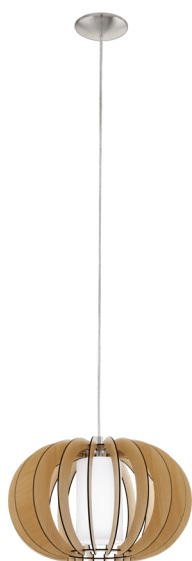

95598 STELLATO 1

General Information

Material number	95598
Type	pendant light
Product segment	Indoor
Theme	Lamellenleuchten

Dimensions

Article Height (in mm/in)	1300
Article Diameter (in mm/in)	400
Net Weight (in kg)	1.44

Material & Colour

Enclosure Material	steel
Enclosure Colour	satın nickel
Glass/Shade Material	wood, glass
Glass/Shade Colour	maple, white

Functionality

Switch Type	without switch
Battery	No

95598 STELLATO 1