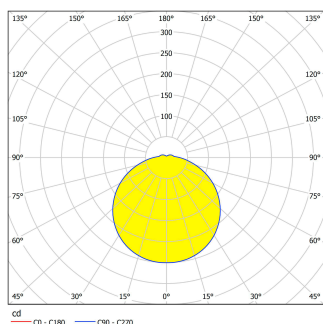

Technical changes reserved

2/2

Contact | Support
eglo.com/en/eglo-worldwide