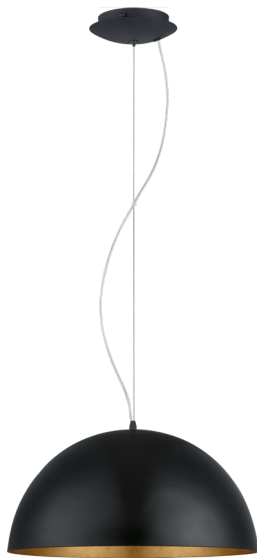

94936 GAETANO 1

General Information

Material number	94936
Type	pendant light
Product segment	Indoor
Theme	sonstige / nicht zuordenbar

Dimensions

Article Height (in mm/in)	1500
Article Diameter (in mm/in)	530
Net Weight (in kg)	2.55

Material & Colour

Enclosure Material	steel
Enclosure Colour	black, gold

Functionality

Switch Type	without switch
Battery	No

Technical Information

Protection Degree	IP20
Protection Class	1
Mains Voltage	220-240V,50/60Hz
Operation Voltage	220-240V,50/60Hz
Watt 1	60

Illuminant 1

Illuminant type 1	AGL
Illuminant 1	Exclusive
Lamp socket 1	E27

E27