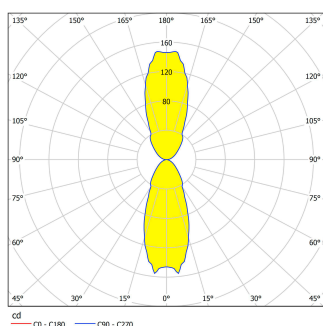

Technical changes reserved

2/2

Contact | Support
eglo.com/en/eglo-worldwide