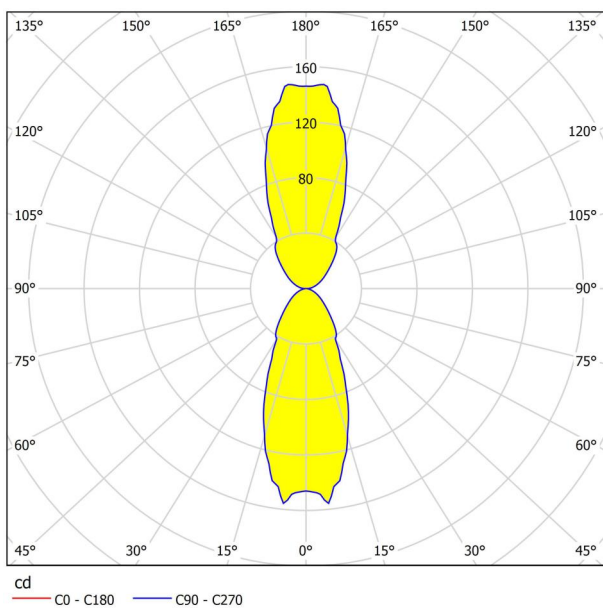

Technical Information

Protection Degree	IP44
Protection Class	1
Mains Voltage	220-230V,50/60Hz
Operation Voltage	220-230V,50/60Hz
Dimmable	No
Watt 1	3,7

Illuminant 1

Number of Lamp socket / Light source 1	2
Lamp socket 1	LED
Illuminant type 1	LED
Illuminant 1	Inclusive
Energy efficiency class (EEI)	F
Dimmable	No
Info changeability□light source/driver	LED exchangeable by a specialist, no driver included
Illuminant form 1	Module

2 x
3,7 W

IP44

Technical changes reserved