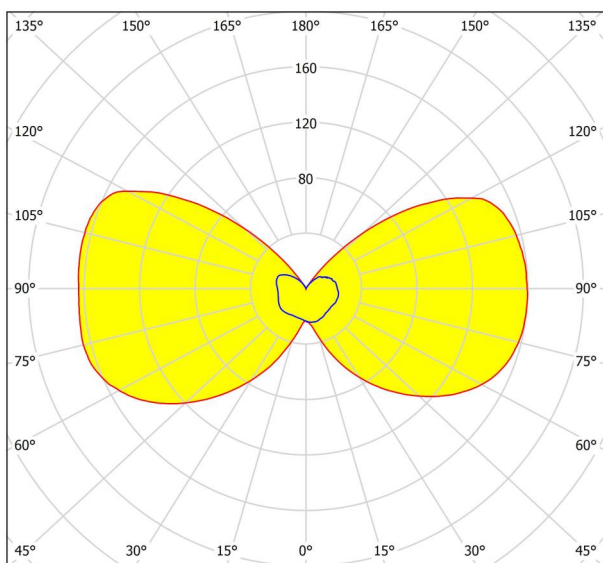

Technical Information

Protection Degree	IP44
Protection Class	1
Mains Voltage	220-230V,50/60Hz
Operation Voltage	220-230V,50/60Hz
Dimmable	No
Watt 1	3,7

Illuminant 1

Number of Lamp socket / Light source 1	2
Lamp socket 1	LED
Illuminant type 1	LED
Illuminant 1	Inclusive
Lumen each Lamp socket / Light source 1	280
Kelvin 1	3000
Light colour 1	WARM WHITE
Energy efficiency class (EEI)	G
Dimmable	No
Illuminant form 1	Module

2 x
3.7 W

IP44

cd
— C0 - C180 — C90 - C270

Technical changes reserved