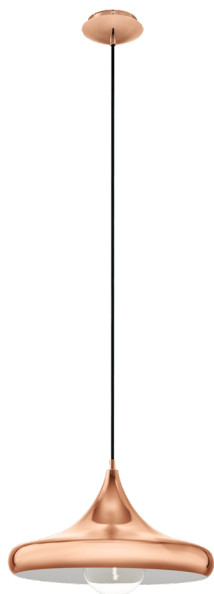

94742 CORETTO 2

General Information

Material number	94742
Type	pendant light
Product segment	Indoor
Theme	Vintage

Dimensions

Article Height (in mm/in)	1100
Article Diameter (in mm/in)	400
Net Weight (in kg)	1.45

Material & Colour

Enclosure Material	steel
Enclosure Colour	copper

Functionality

Switch Type	without switch
Battery	No

Technical Information

Protection Degree	IP20
Protection Class	1
Mains Voltage	220-240V,50/60Hz
Operation Voltage	220-240V,50/60Hz
Watt 1	60

Illuminant 1

Illuminant type 1	AGL
Illuminant 1	Exclusive
Lamp socket 1	E27

E27