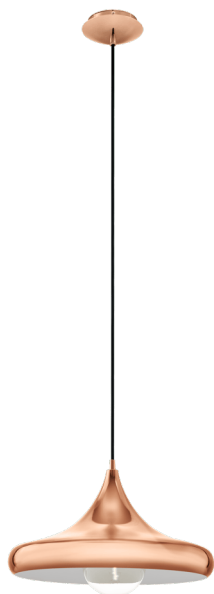

# 94742 CORETTO 2

## General Information

Material number	94742
Type	pendant light
Product segment	Indoor
Theme	Vintage

## Dimensions

Article Height (in mm/in)	1100
Article Diameter (in mm/in)	400
Net Weight (in kg)	1.45

## Material & Colour

Enclosure Material	steel
Enclosure Colour	copper