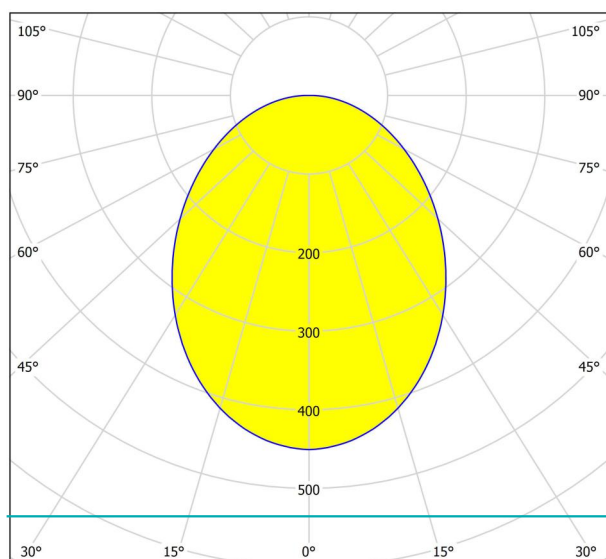

Technical Information

Protection Degree	IP44
Protection Class	1
Mains Voltage	220-240V,50/60Hz
Operation Voltage	220-240V,50/60Hz
Dimmable	No
max. Wattage (1)	13W

Illuminant 1

Socket Type (1)	LED
Illuminant Type (1)	LED
Illuminant incl. (1)	Inclusive
Lumen Complete	1550
Kelvin Complete	4000K
Light colour Complete	WHITE
Nominal Lifetime (in h)	25,000
Switching Cycles	15000
Energy efficiency class (EEI)	E
Dimmable	No
Info changeability□light source/driver	LED + driver cannot be exchanged
Rated Lamp Power (0,1W precision)	16,6
Colour Tolerance (LED, SDCM)	<6

Technical changes reserved

C90 - C270