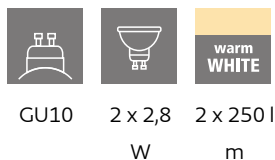

Protection Degree	IP20
Protection Class	1
Mains Voltage	220-240V,50/60Hz
Operation Voltage	220-240V,50/60Hz
Watt 1	2,8

Illuminant 1

Number of Lamp socket / Light source 1	2
Lamp socket 1	GU10
Illuminant type 1	LED
Illuminant 1	Inclusive
Lumen each Lamp socket / Light source 1	250
Kelvin 1	3000
Light colour 1	WARM WHITE
Energy efficiency class (EEL)	F
Info changeability light source/driver	LED exchangeable by customers, no driver included
Illuminant form 1	GU10

Technical changes reserved

2/2