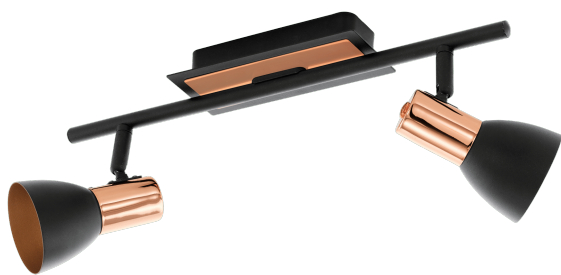

94585 BARNHAM

General Information

Material number	94585
Type	spot
Product segment	Indoor
Theme	sonstige / nicht zuordenbar
Energy efficiency class (EEI)	F

Dimensions

Article Width (in mm/in)	70
Article Length (in mm/in)	395
Net Weight (in kg)	0.78

Material & Colour

Enclosure Material	steel
Enclosure Colour	black, copper

Functionality

Switch Type	without switch
Battery	No

Technical Information

Protection Degree	IP20
Protection Class	1
Mains Voltage	220-240V,50/60Hz
Operation Voltage	220-240V,50/60Hz
max. Wattage (1)	2X3W

Illuminant 1

Socket Type (1)	GU10
Illuminant Type (1)	GU10-LED
Illuminant incl. (1)	Inclusive
Light colour Complete	WARM WHITE
Energy efficiency class (EEI)	F
Info changeability□light source/driver	LED exchangeable by customers, no driver included