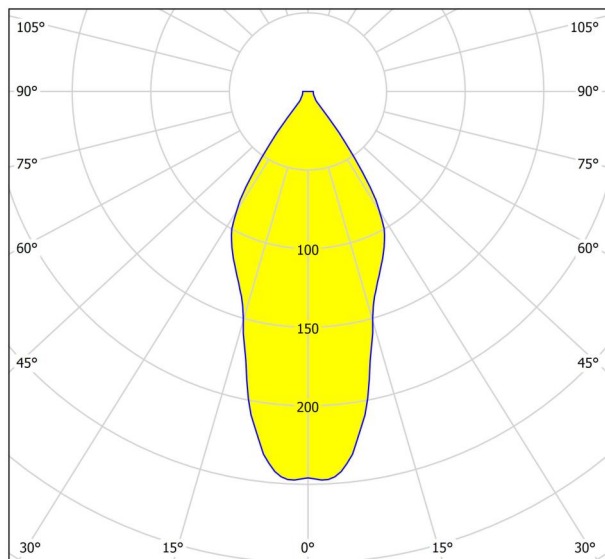

94504 POLASSO

cd
— C0 - C180 — C90 - C270