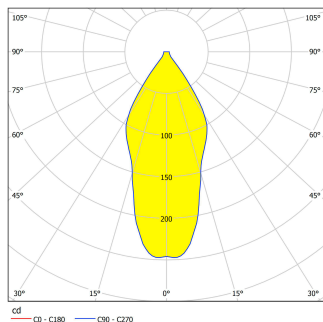

Technical changes reserved