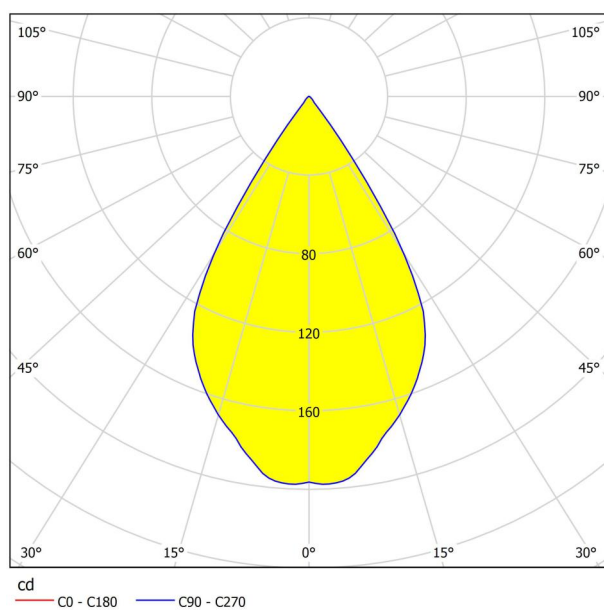

Technical Information

Protection Degree	IP20
Protection Class	2
Mains Voltage	220-240V,50/60Hz
Operation Voltage	12V
Dimmable	No
Watt 1	3,3

Illuminant 1

Number of Lamp socket / Light source 1	1
Lamp socket 1	LED
Illuminant type 1	LED
Illuminant 1	Inclusive
Lumen with Cover	160
Energy efficiency class (EEI)	F
Dimmable	No
Info changeability□light source/driver	LED + driver can be exchanged by a specialist

1 x
3,3 W

Technical changes reserved

2/2

Contact | Support
eglo.com/en/eglo-worldwide