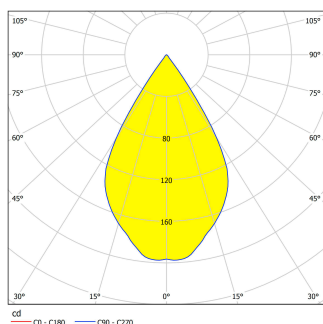

94499
POLASSO

 EGLO

General Information

Material number	94499
Type	ceiling light
Product segment	Indoor
Theme	sonstige / nicht zuordenbar
Energy efficiency class (EEI)	F

Dimensions

Article Height (in mm/in)	120
Article Width (in mm/in)	100
Article Length (in mm/in)	100
Net Weight (in kg)	0.57

1 x 3,3 W 1 x 340 l m

Technical changes reserved

2/2

Contact | Support
eglo.com/en/eglo-worldwide