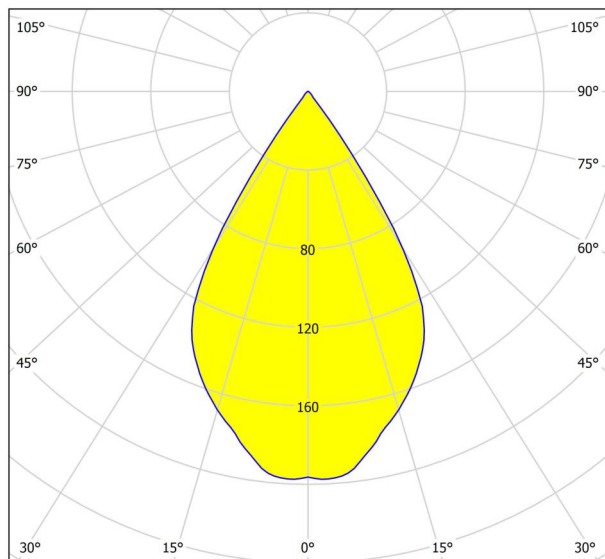

94499 POLASSO

cd
— C0 - C180 — C90 - C270