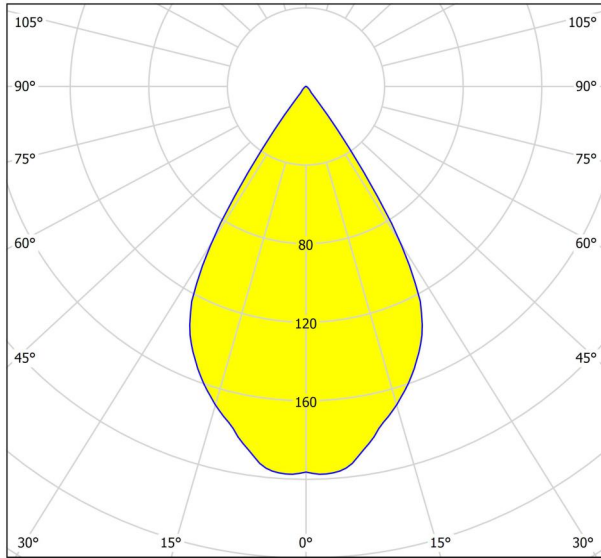

94497 POLASSO

cd
— C0 - C180 — C90 - C270