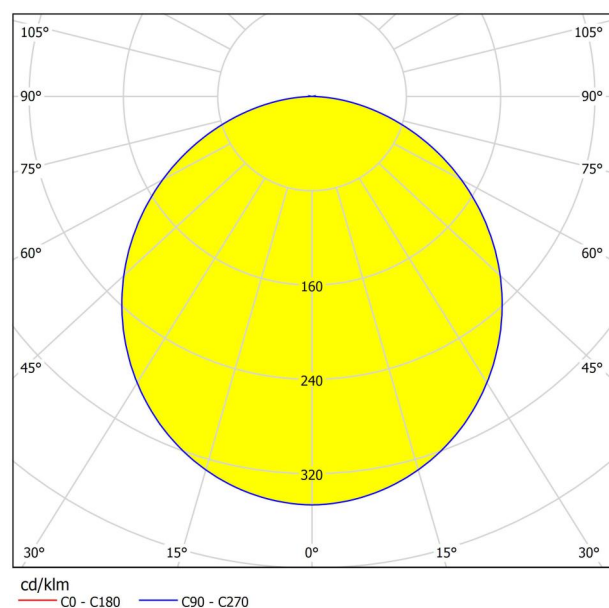

Technical Information

Protection Degree	IP20
Protection Class	2
Mains Voltage	220-240V,50/60Hz
Dimmable	No
Watt 1	5

Illuminant 1

Number of Lamp socket / Light source 1	1
Lamp socket 1	LED
Illuminant type 1	LED
Illuminant 1	Inclusive
Lumen each Lamp socket / Light source 1	630
Kelvin 1	3000
Light colour 1	WARM WHITE
Lumen with Cover	400
Energy efficiency class (EEI)	F
Dimmable	No

Technical changes reserved