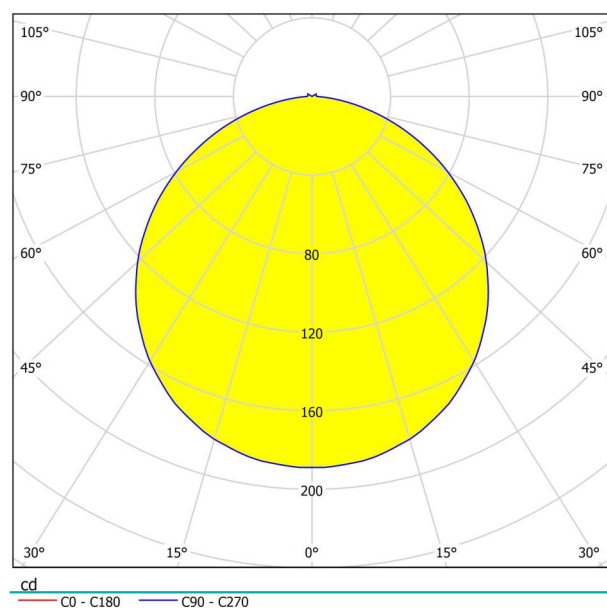

Technical Information

Protection Degree	IP20
Protection Class	1
Mains Voltage	220-240V,50/60Hz
Operation Voltage	220-240V,50/60Hz
Dimmable	No
Watt 1	3,6

Illuminant 1

Number of Lamp socket / Light source 1	3
Lamp socket 1	LED
Illuminant type 1	LED
Illuminant 1	Inclusive
Lumen each Lamp socket / Light source 1	370
Kelvin 1	3000
Light colour 1	WARM WHITE
Energy efficiency class (EEI)	F
Dimmable	No
Info changeability□light source/driver	LED + driver can be exchanged by a specialist

3 x
3,6 W

Technical changes reserved

2/2

Contact | Support
eglo.com/en/eglo-worldwide