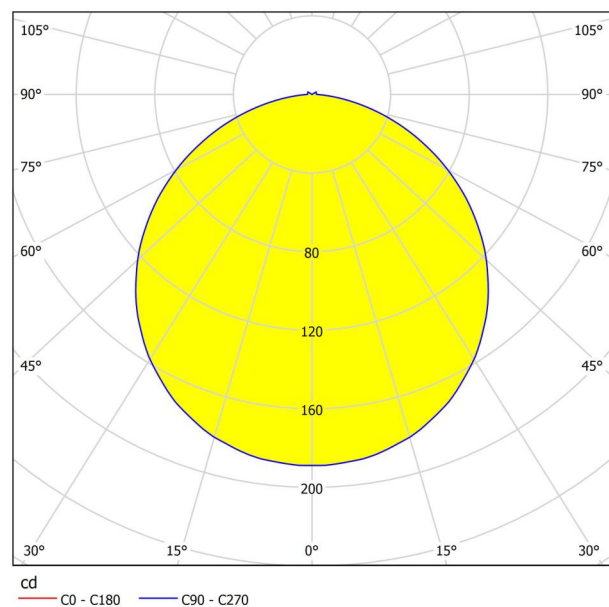

Technical Information

Protection Degree	IP20
Protection Class	1
Mains Voltage	220-240V,50/60Hz
Operation Voltage	220-240V,50/60Hz
Dimmable	No
Watt 1	3,6

Illuminant 1

Number of Lamp socket / Light source 1	3
Lamp socket 1	LED
Illuminant type 1	LED
Illuminant 1	Inclusive
Energy efficiency class (EEI)	F
Dimmable	No
Info changeability□light source/driver	LED + driver can be exchanged by a specialist

3 x
3,6 W

Technical changes reserved

2/2

Contact | Support
eglo.com/en/eglo-worldwide