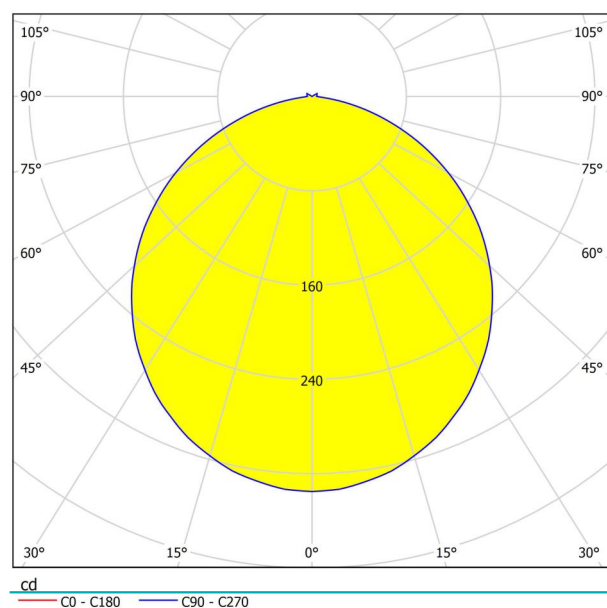

Technical Information

Protection Degree	IP20
Protection Class	1
Mains Voltage	220-240V,50/60Hz
Operation Voltage	220-240V,50/60Hz
Dimmable	No
Watt 1	5,4

Illuminant 1

Number of Lamp socket / Light source 1	4
Lamp socket 1	LED
Illuminant type 1	LED
Illuminant 1	Inclusive
Lumen each Lamp socket / Light source 1	550
Kelvin 1	3000
Light colour 1	WARM WHITE
Energy efficiency class (EEI)	F
Dimmable	No
Info changeability□light source/driver	LED + driver can be exchanged by a specialist

4 x
5,4 W

Technical changes reserved

2/2

Contact | Support
eglo.com/en/eglo-worldwide