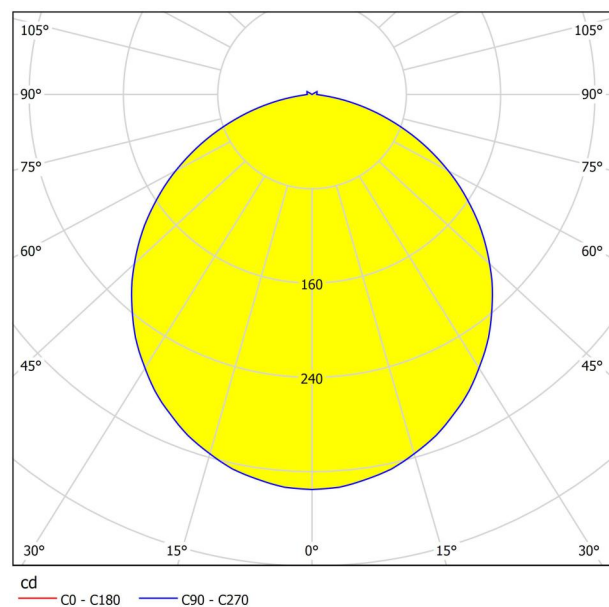

General Information

Material number	93397
Type	ceiling light
Product segment	Indoor
Theme	sonstige / nicht zuordenbar
Energy efficiency class (EEI)	F

Dimensions

Article Height (in mm/in)	110
Article Diameter (in mm/in)	500
Net Weight (in kg)	1.81

4 x
5,4 W

Technical changes reserved

2/2

Contact | Support
eglo.com/en/eglo-worldwide