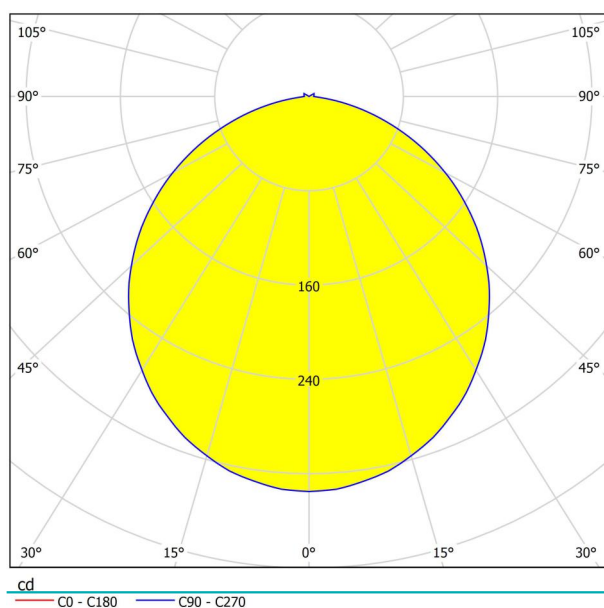

General Information

Material number	93397
Type	ceiling light
Product segment	Indoor
Theme	sonstige / nicht zuordenbar
Energy efficiency class (EEI)	F

Dimensions

Article Height (in mm/in)	110
Article Diameter (in mm/in)	500
Net Weight (in kg)	1.81

4 x
5,4 W

Technical changes reserved

2/2

Contact | Support
eglo.com/en/eglo-worldwide