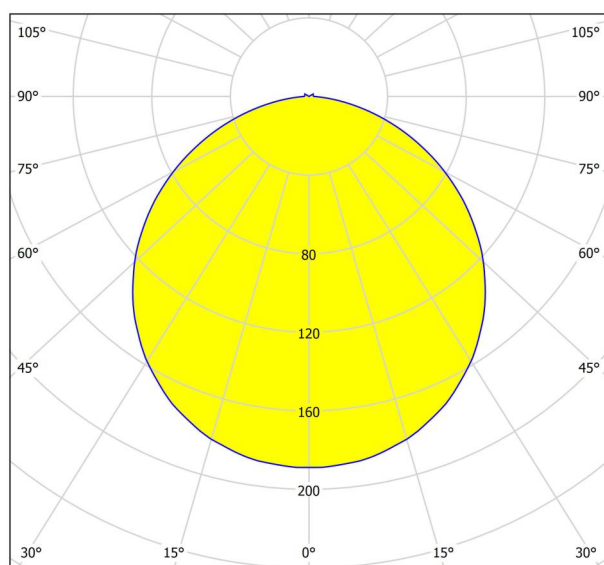

Technical Information

Protection Degree	IP20
Protection Class	1
Mains Voltage	220-240V,50/60Hz
Operation Voltage	220-240V,50/60Hz
Dimmable	No
Watt 1	3,6

Illuminant 1

Number of Lamp socket / Light source 1	3
Lamp socket 1	LED
Illuminant type 1	LED
Illuminant 1	Inclusive
Lumen each Lamp socket / Light source 1	370
Kelvin 1	3000
Light colour 1	WARM WHITE
Energy efficiency class (EEI)	F
Dimmable	No
Info changeability□light source/driver	LED + driver can be exchanged by a specialist

3 x
3,6 W

cd
— C0 - C180 — C90 - C270

Technical changes reserved

2/2

Contact | Support
eglo.com/en/eglo-worldwide