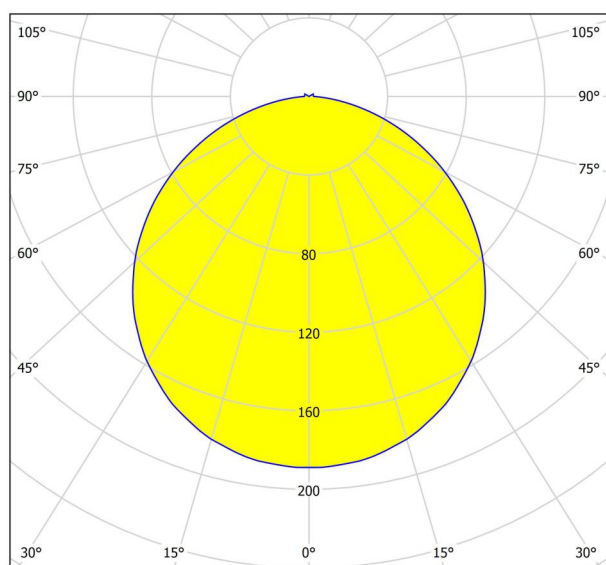

Technical Information

Protection Degree	IP20
Protection Class	1
Mains Voltage	220-240V,50/60Hz
Operation Voltage	220-240V,50/60Hz
Dimmable	No
Watt 1	3,6

Illuminant 1

Number of Lamp socket / Light source 1	3
Lamp socket 1	LED
Illuminant type 1	LED
Illuminant 1	Inclusive
Lumen each Lamp socket / Light source 1	370
Kelvin 1	3000
Light colour 1	WARM WHITE
Energy efficiency class (EEI)	F
Dimmable	No
Info changeability□light source/driver	LED + driver can be exchanged by a specialist

3 x
3,6 W

cd
— C0 - C180 — C90 - C270

Technical changes reserved

2/2

Contact | Support
eglo.com/en/eglo-worldwide