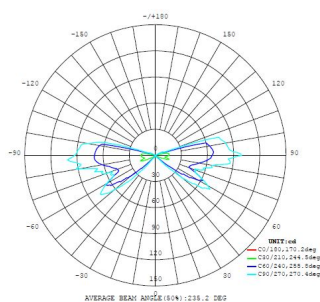

Technical changes reserved

2/2

Contact | Support
eglo.com/en/eglo-worldwide