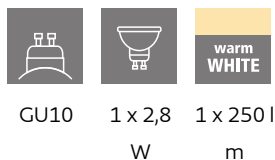

92641

MAGNUM-LED

General Information

Material number	92641
Type	spot
Product segment	Indoor
Theme	sonstige / nicht zuordenbar
Energy efficiency class (EEL)	F

Dimensions

Article Diameter (in mm/in)	70
Net Weight (in kg)	0.21

Material & Colour

Enclosure Material	steel
Enclosure Colour	satin nickel, chrome

Functionality

Switch Type	without switch
Battery	No

Technical Information

Protection Degree	IP20
Protection Class	1
Mains Voltage	220-240V,50/60Hz
Operation Voltage	220-240V,50/60Hz
Watt 1	2,8

Illuminant 1

Number of Lamp socket / Light source 1	1
Lamp socket 1	GU10
Illuminant type 1	LED
Illuminant 1	Inclusive
Lumen each Lamp socket / Light source 1	250
Kelvin 1	3000
Light colour 1	WARM WHITE
Energy efficiency class (EEL)	F
Info changeability light source/driver	LED exchangeable by customers, no driver included
Illuminant form 1	GU10