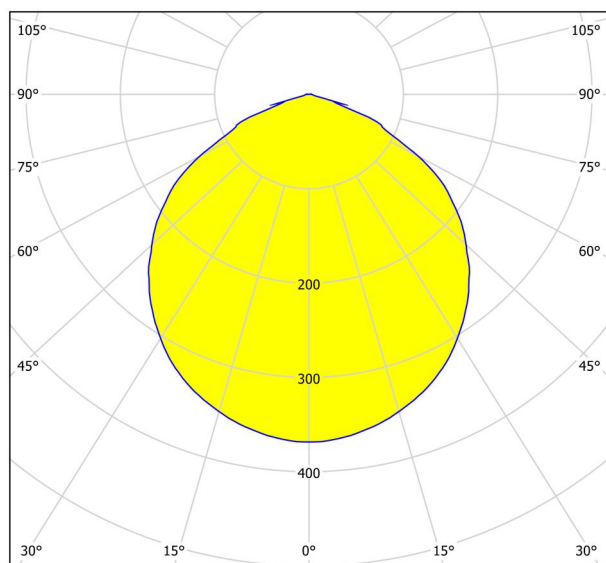

General Information

Material number	91355
Type	surface-mounted light
Product segment	Indoor
Theme	sonstige / nicht zuordenbar
Energy efficiency class (EEI)	F

Dimensions

Article Width (in mm/in)	250
Article Length (in mm/in)	250
Net Weight (in kg)	2.18
Article Overhang (in mm/in)	85

GU10 4 x
4,6 W

cd/klm
— C0 - C180 — C90 - C270

Technical changes reserved